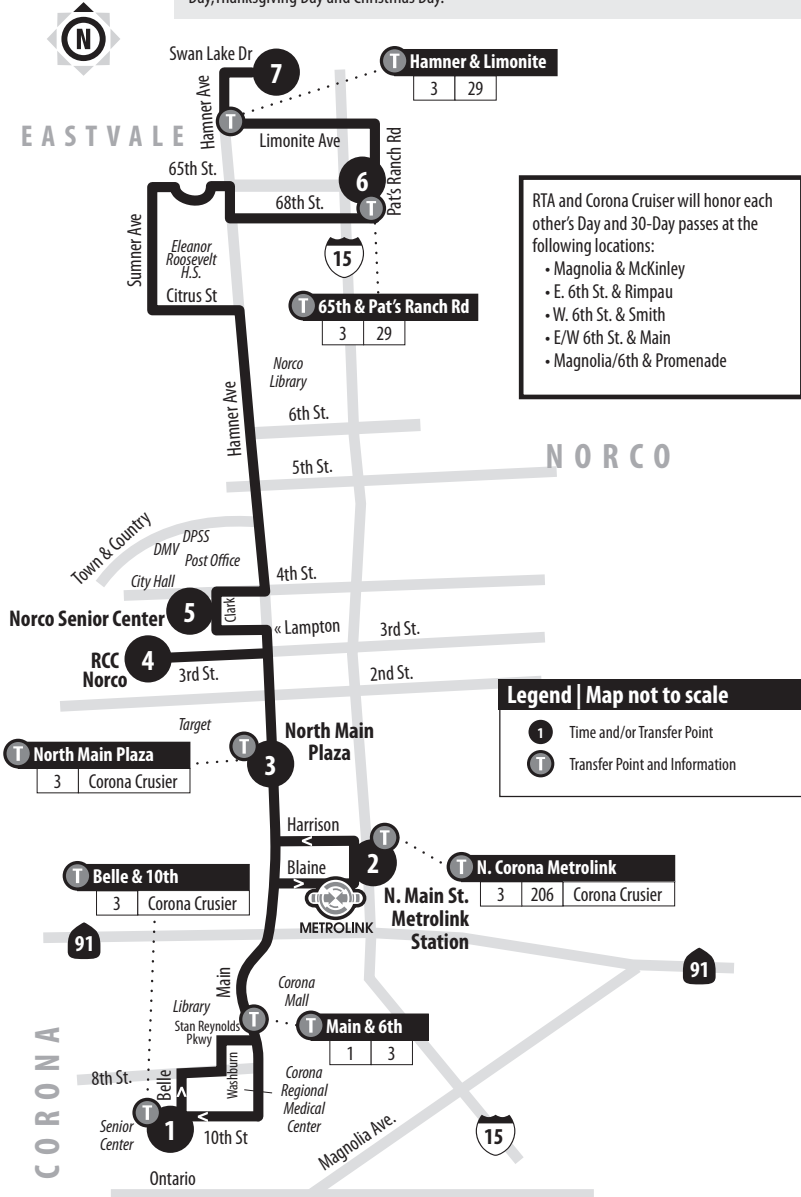

3

Weekdays | Northbound to Swan Lake/Pat's Ranch

A.M. times are in PLAIN, P.M. times are in BOLD | Times are approximate

Belle & 10th	No. Main Metrolink	No. Main Plaza	RCC Norco	Norco Senior Center	Pats Ranch Rd & 65th St	Swan Lake MHP
1	2	3	4	5	6	7
5:10	5:20	5:24	5:31	5:36	5:53	5:58
5:50	6:00	6:04	6:11	6:16	6:33	6:38
6:30	6:40	6:44	6:51	6:56	7:13	7:18
7:10	7:20	7:24	7:31	7:36	7:53	7:58
7:50	8:00	8:04	8:11	8:16	8:33	8:38
8:30	8:40	8:44	8:51	8:56	9:13	9:18
9:10	9:20	9:24	9:31	9:36	9:53	9:58
9:50	10:00	10:04	10:11	10:16	10:33	10:38
10:30	10:40	10:44	10:51	10:56	11:13	11:18
11:10	11:20	11:24	11:31	11:36	11:53	11:58
11:50	12:00	12:04	12:11	12:16	12:33	12:38
12:30	12:40	12:44	12:51	12:56	1:13	1:18
1:10	1:20	1:24	1:31	1:36	1:53	1:58
1:50	2:00	2:04	2:11	2:16	2:33	2:38
2:30	2:40	2:44	2:51	2:56	3:13	3:18
3:10	3:20	3:24	3:31	3:36	3:53	3:58
3:50	4:00	4:04	4:11	4:16	4:33	4:38
4:30	4:40	4:44	4:51	4:56	5:13	5:18
5:10	5:20	5:24	5:31	5:36	5:53	5:58
5:50	6:00	6:04	6:11	6:16	6:33	6:38

3

Weekdays | Southbound to Belle & 10th

A.M. times are in PLAIN, **P.M. times are in BOLD** | Times are approximate

Swan Lake MHP	Pats Ranch Rd & 65th St	Norco Senior Center	RCC Norco	No. Main Plaza	No. Main Metrolink	Belle & 10th
7	6	5	4	3	2	1
5:30	5:39	5:55	6:00	6:07	6:14	6:24
6:10	6:19	6:35	6:40	6:47	6:54	7:04
6:50	6:59	7:15	7:20	7:27	7:34	7:44
7:30	7:39	7:55	8:00	8:07	8:14	8:24
8:10	8:19	8:35	8:40	8:47	8:54	9:04
8:50	8:59	9:15	9:20	9:27	9:34	9:44
9:30	9:39	9:55	10:00	10:07	10:14	10:24
10:10	10:19	10:35	10:40	10:47	10:54	11:04
10:50	10:59	11:15	11:20	11:27	11:34	11:44
11:30	11:39	11:55	12:00	12:07	12:14	12:24
12:10	12:19	12:35	12:40	12:47	12:54	1:04
12:50	12:59	1:15	1:20	1:27	1:34	1:44
1:30	1:39	1:55	2:00	2:07	2:14	2:24
2:10	2:19	2:35	2:40	2:47	2:54	3:04
2:50	2:59	3:15	3:20	3:27	3:34	3:44
3:30	3:39	3:55	4:00	4:07	4:14	4:24
4:10	4:19	4:35	4:40	4:47	4:54	5:04
4:50	4:59	5:15	5:20	5:27	5:34	5:44