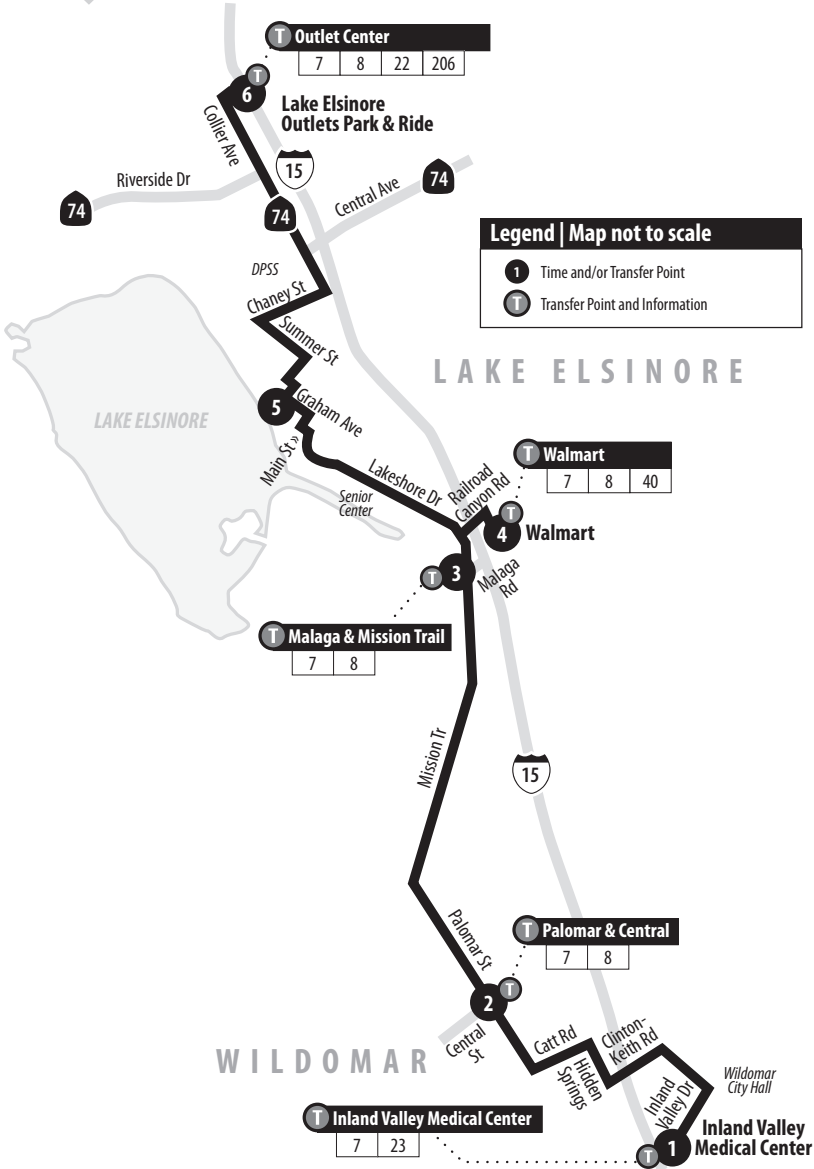

7

Weekdays | Northbound to Outlet Center

A.M. times are in PLAIN, **P.M. times are in BOLD** | Times are approximate

Inland Valley Hospital	Palomar & Central	Malaga & Mission Trail	Lake Elsinore Walmart	Graham & Langstaff	Outlet Center Park N Ride
1	2	3	4	5	6
5:40	5:50	6:06	6:10	6:19	6:32
6:40	6:50	7:06	7:10	7:19	7:32
7:40	7:51	8:07	8:11	8:20	8:33
8:40	8:52	9:08	9:12	9:21	9:34
9:40	9:52	10:08	10:12	10:21	10:34
10:40	10:52	11:08	11:12	11:21	11:34
11:40	11:52	12:08	12:12	12:21	12:34
12:40	12:52	1:08	1:12	1:21	1:34
1:40	1:52	2:08	2:12	2:21	2:34
2:40	2:52	3:08	3:12	3:21	3:34
3:40	3:52	4:08	4:12	4:21	4:34
4:40	4:52	5:08	5:12	5:21	5:34
5:40	5:52	6:08	6:12	6:21	6:34
6:40	6:52	7:08	7:12	7:21	7:34

7

Weekends | Northbound to Outlet Center

A.M. times are in PLAIN, **P.M. times are in BOLD** | Times are approximate

Inland Valley Hospital	Palomar & Central	Malaga & Mission Trail	Lake Elsinore Walmart	Graham & Langstaff	Outlet Center Park N Ride
1	2	3	4	5	6
6:31	6:40	6:48	6:52	7:01	7:10
7:29	7:38	7:47	7:51	8:00	8:10
8:27	8:37	8:47	8:51	9:00	9:10
9:25	9:35	9:46	9:50	9:59	10:10
10:25	10:35	10:46	10:50	10:59	11:10
11:25	11:35	11:46	11:50	11:59	12:10
12:25	12:35	12:46	12:50	12:59	1:10
1:25	1:35	1:46	1:50	1:59	2:10
2:25	2:35	2:46	2:50	2:59	3:10
3:25	3:35	3:46	3:50	3:59	4:10
4:25	4:35	4:46	4:50	4:59	5:10
5:25	5:35	5:46	5:50	5:59	6:10

7

Weekends | Southbound to Inland Valley Medical Center

A.M. times are in PLAIN, **P.M. times are in BOLD** | Times are approximate

Outlet Center Park N Ride	Graham & Langstaff	Lake Elsinore Walmart	Malaga & Mission Trail	Palomar & Central	Inland Valley Hospital
6	5	4	3	2	1
6:30	6:41	6:48	6:53	7:01	7:10
7:30	7:41	7:48	7:53	8:01	8:11
8:30	8:42	8:50	8:55	9:03	9:13
9:30	9:42	9:50	9:55	10:03	10:13
10:30	10:43	10:52	10:57	11:05	11:15
11:30	11:43	11:52	11:57	12:05	12:15
12:30	12:43	12:52	12:57	1:05	1:15
1:30	1:42	1:50	1:55	2:03	2:13
2:30	2:42	2:50	2:55	3:03	3:13
3:30	3:42	3:50	3:55	4:03	4:13
4:30	4:43	4:52	4:57	5:05	5:15
5:30	5:43	5:52	5:57	6:05	6:15