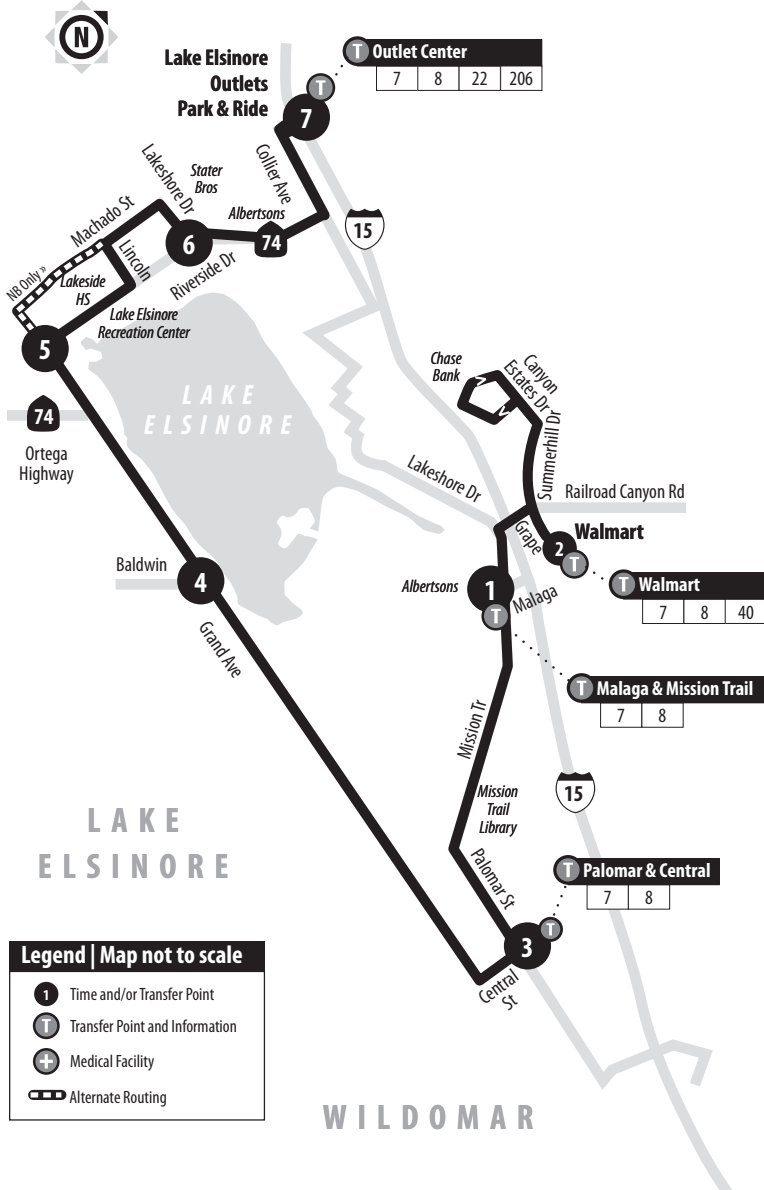

8

Weekdays | Northbound to Lake Elsinore Outlet Center

A.M. times are in PLAIN, **P.M. times are in BOLD** | Times are approximate
 A = Alternate route to Grand & Machado

	Malaga & Mission Trail	Palomar & Central	Grand & Baldwin	Grand & Riverside	Lakeshore & Riverside	Outlet Center Park N Ride
	1	3	4	5	6	7
	5:50	6:00	6:10	6:16	6:28	6:35
	6:49	6:59	7:10	7:16	7:28	7:35
	7:47	7:58	8:10	8:16	8:28	8:35
A	8:46	8:58	9:10	9:16	9:28	9:35
A	9:46	9:58	10:10	10:16	10:28	10:35
A	10:46	10:58	11:10	11:16	11:28	11:35
A	11:46	11:58	12:10	12:16	12:28	12:35
	12:46	12:58	1:10	1:16	1:28	1:35
	1:46	1:58	2:10	2:16	2:28	2:35
	2:46	2:58	3:10	3:16	3:28	3:35
	3:46	3:58	4:10	4:16	4:28	4:35
	4:46	4:58	5:10	5:16	5:28	5:35
	5:46	5:58	6:10	6:16	6:28	6:35
	6:46	6:58	7:10	7:16	7:28	7:35

8

Weekends | Southbound to Walmart & Malaga & Mission Trail

A.M. times are in PLAIN, **P.M. times are in BOLD** | Times are approximate

Outlet Center Park N Ride	Lakeshore & Riverside	Grand & Riverside	Grand & Baldwin	Palomar & Central	Lake Elsinore Walmart	Malaga & Mission Trail
7	6	5	4	3	2	1
6:30	6:35	6:46	6:51	7:01	7:17	7:26
7:30	7:35	7:46	7:51	8:01	8:17	8:26
8:30	8:35	8:46	8:51	9:01	9:17	9:26
9:30	9:35	9:46	9:51	10:01	10:17	10:26
10:30	10:35	10:46	10:51	11:01	11:17	11:26
11:30	11:35	11:46	11:51	12:01	12:17	12:26
12:30	12:35	12:46	12:51	1:01	1:17	1:26
1:30	1:35	1:46	1:51	2:01	2:17	2:26
2:30	2:35	2:46	2:51	3:01	3:17	3:26
3:30	3:35	3:46	3:51	4:01	4:17	4:26
4:30	4:35	4:46	4:51	5:01	5:17	5:26
5:30	5:35	5:46	5:51	6:01	6:17	6:26