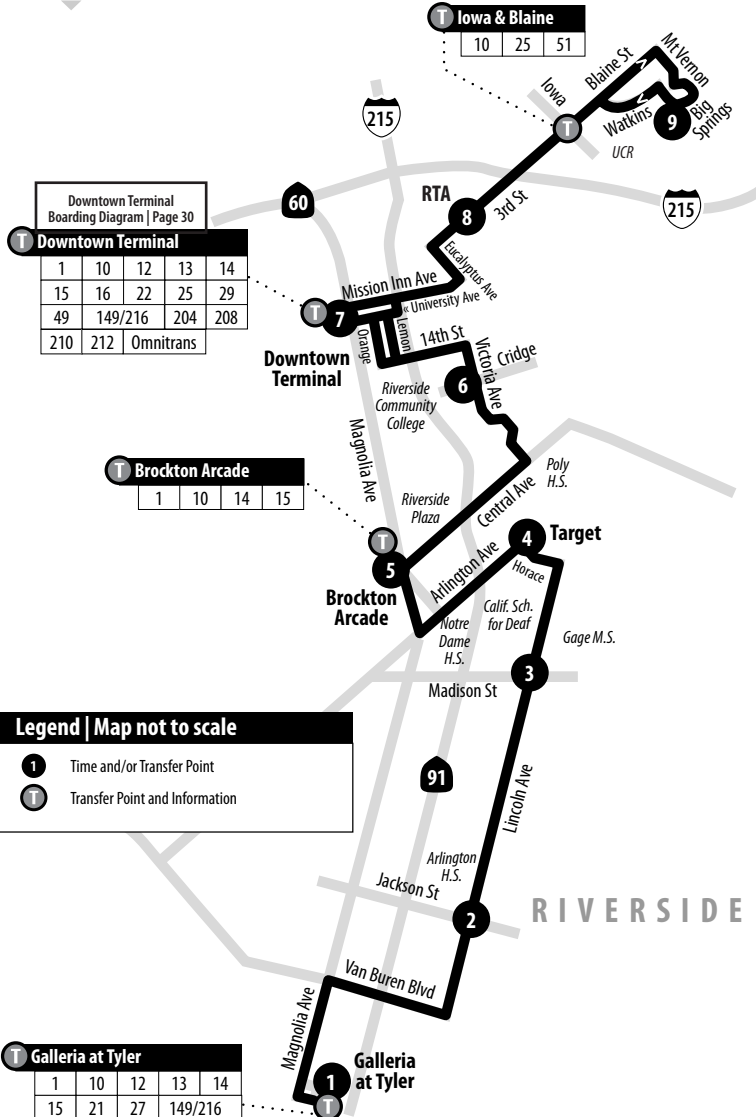

10

Weekdays | Eastbound to Big Springs & Watkins

A.M. times are in PLAIN, **P.M. times are in BOLD** | Times are approximate
 S = Operates when school is in session

	Galleria at Tyler	Lincoln & Jackson	Lincoln & Madison	Arlington @ Target	Brockton Arcade	Cridge & Victoria	Downtown Terminal	RTA Offices	Big Springs & Watkins
	1	2	3	4	5	6	7	8	9
	5:49	5:58	6:07	6:14	6:18	6:27	6:35	6:45	6:56
S	—	—	—	—	—	—	7:23	7:33	7:44
	6:39	6:51	7:02	7:10	7:15	7:25	7:35	7:45	7:56
	7:38	7:50	7:58	8:06	8:12	8:23	8:35	8:45	8:56
	8:38	8:50	8:58	9:06	9:12	9:23	9:35	9:45	9:56
	9:38	9:50	9:58	10:06	10:12	10:23	10:35	10:45	10:56
	10:39	10:51	10:59	11:07	11:13	11:24	11:35	11:47	11:58
	11:38	11:50	11:58	12:07	12:13	12:24	12:35	12:47	12:58
	12:38	12:50	12:57	1:06	1:12	1:24	1:35	1:47	1:58
	1:38	1:50	1:57	2:06	2:12	2:24	2:35	2:48	3:00
	2:36	2:49	2:57	3:06	3:12	3:24	3:35	3:48	4:00
S	—	2:55	3:03	3:11	3:17	3:30	3:41	—	—
	3:34	3:48	3:56	4:05	4:11	4:24	4:35	4:48	5:00
	4:36	4:50	4:58	5:06	5:12	5:25	5:35	5:47	5:59
	5:37	5:51	5:59	6:07	6:13	6:25	6:35	6:47	6:58
	6:41	6:55	7:02	7:09	7:14	7:26	7:35	—	—
	7:46	7:58	8:05	8:11	8:16	8:26	8:35	—	—

10

Weekends | Westbound to Galleria at Tyler

A.M. times are in PLAIN, **P.M. times are in BOLD** | Times are approximate

Big Springs & Watkins	Riverside Transit	Downtown Terminal	Criddle & Victoria	Brockton Arcade	Arlington @ Target	Lincoln & Madison	Lincoln & Jackson	Galleria at Tyler
9	8	7	6	5	4	3	2	1
8:13	8:20	8:30	8:38	8:46	8:51	8:57	9:03	9:11
9:28	9:35	9:45	9:53	10:02	10:07	10:13	10:19	10:28
10:43	10:50	11:00	11:08	11:17	11:22	11:28	11:34	11:43
11:58	12:05	12:15	12:24	12:34	12:39	12:45	12:51	1:01
1:13	1:20	1:30	1:39	1:49	1:54	2:00	2:06	2:19
2:28	2:35	2:45	2:53	3:03	3:08	3:14	3:20	3:33
3:43	3:50	4:00	4:08	4:17	4:22	4:28	4:34	4:47
4:58	5:05	5:15	5:23	5:32	5:37	5:43	5:49	6:02
6:13	6:20	6:30	6:38	6:47	6:52	6:58	7:04	7:12