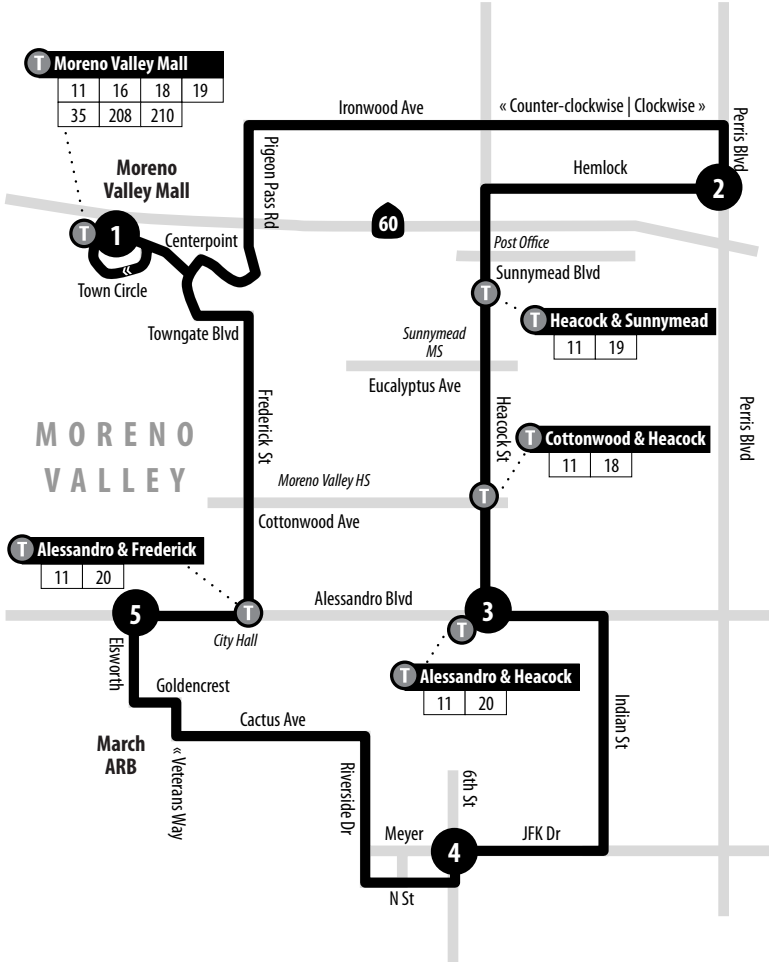

11

Moreno Valley Mall/March ARB

Information Center
(951) 565-5002
Web site
www.RiversideTransit.com

Routing and timetables
subject to change.

Also serving: Sunnymead Middle School, Moreno Valley High School. **No service on:** New Year's Day, Memorial Day, Independence Day, Labor Day, Thanksgiving Day and Christmas Day.

Legend | Map not to scale

- **1** Time and/or Transfer Point
- **T** Transfer Point and Information