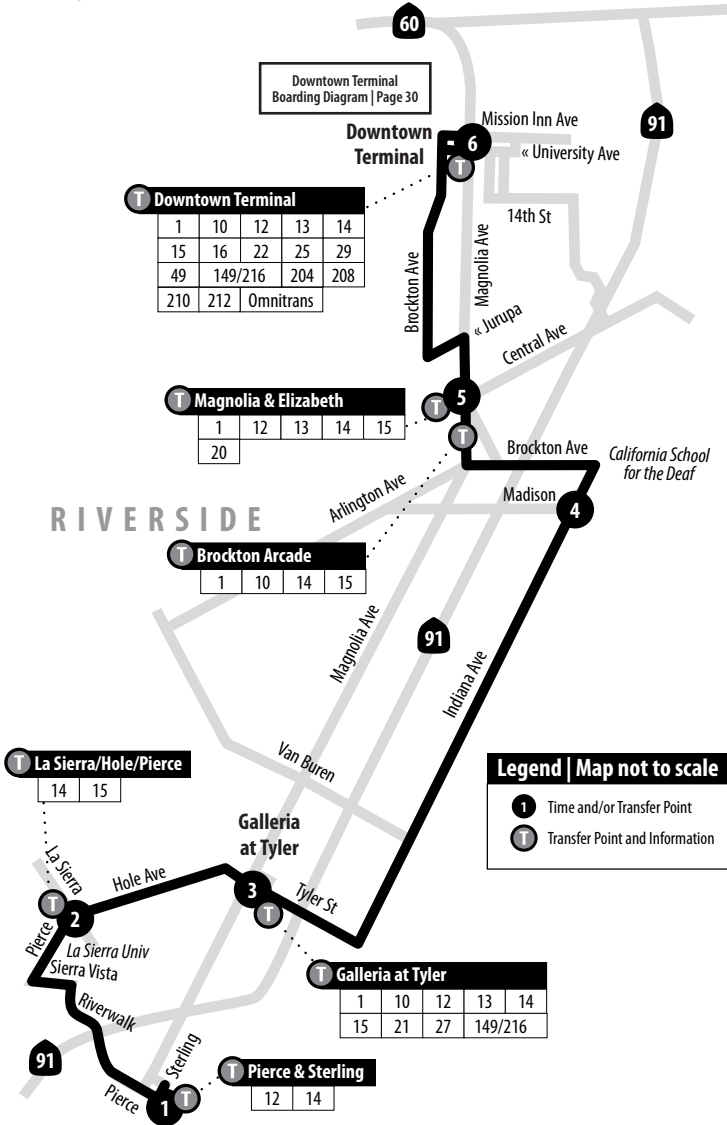

14

Weekdays | Eastbound to Downtown Terminal

A.M. times are in PLAIN, **P.M. times are in BOLD** | Times are approximate

Pierce & Sterling	La Sierra & Hole/Pierce	Galleria at Tyler	Indiana & Madison	Brockton Arcade	Downtown Terminal
1	2	3	4	5	6
5:50	5:57	6:01	6:14	6:17	6:40
7:06	7:14	7:19	7:33	7:37	8:00
8:26	8:34	8:39	8:53	8:57	9:20
9:46	9:54	9:59	10:13	10:17	10:40
11:06	11:14	11:19	11:33	11:38	12:00
12:27	12:35	12:40	12:54	12:59	1:20
1:49	1:57	2:02	2:16	2:21	2:40
3:09	3:17	3:22	3:36	3:41	4:00
4:30	4:38	4:43	4:58	5:03	5:20
5:51	5:59	6:04	6:19	6:23	6:40
7:14	7:21	7:25	7:40	7:44	8:00

14

Weekdays | Westbound to Pierce & Sterling

A.M. times are in PLAIN, **P.M. times are in BOLD** | Times are approximate

Downtown Terminal	Brockton Arcade	Indiana & Madison	Galleria at Tyler	La Sierra & Hole/Pierce	Pierce & Sterling
6	5	4	3	2	1
6:05	6:20	6:24	6:36	6:42	6:54
7:25	7:42	7:47	7:59	8:06	8:18
8:45	9:02	9:07	9:20	9:27	9:39
10:05	10:23	10:28	10:41	10:48	11:00
11:25	11:43	11:48	12:01	12:08	12:20
12:45	1:04	1:09	1:22	1:29	1:41
2:05	2:24	2:29	2:43	2:50	3:03
3:25	3:47	3:52	4:06	4:13	4:26
4:45	5:07	5:12	5:26	5:33	5:46
6:05	6:27	6:32	6:46	6:53	7:06
7:25	7:47	7:52	8:05	8:12	8:22

14

Weekends | Westbound to Pierce & Sterling

A.M. times are in PLAIN, **P.M. times are in BOLD** | Times are approximate

Downtown Terminal	Brockton Arcade	Indiana & Madison	Galleria at Tyler	La Sierra & Hole/Pierce	Pierce & Sterling
6	5	4	3	2	1
8:35	8:50	8:55	9:07	9:14	9:24
9:55	10:11	10:16	10:29	10:36	10:46
11:15	11:31	11:36	11:49	11:56	12:07
12:35	12:51	12:56	1:09	1:17	1:28
1:55	2:11	2:16	2:30	2:38	2:49
3:15	3:32	3:37	3:51	3:59	4:10
4:35	4:54	4:59	5:13	5:21	5:30
5:55	6:17	6:22	6:36	6:43	6:51
6:45	7:07	7:12	7:26	7:33	7:41