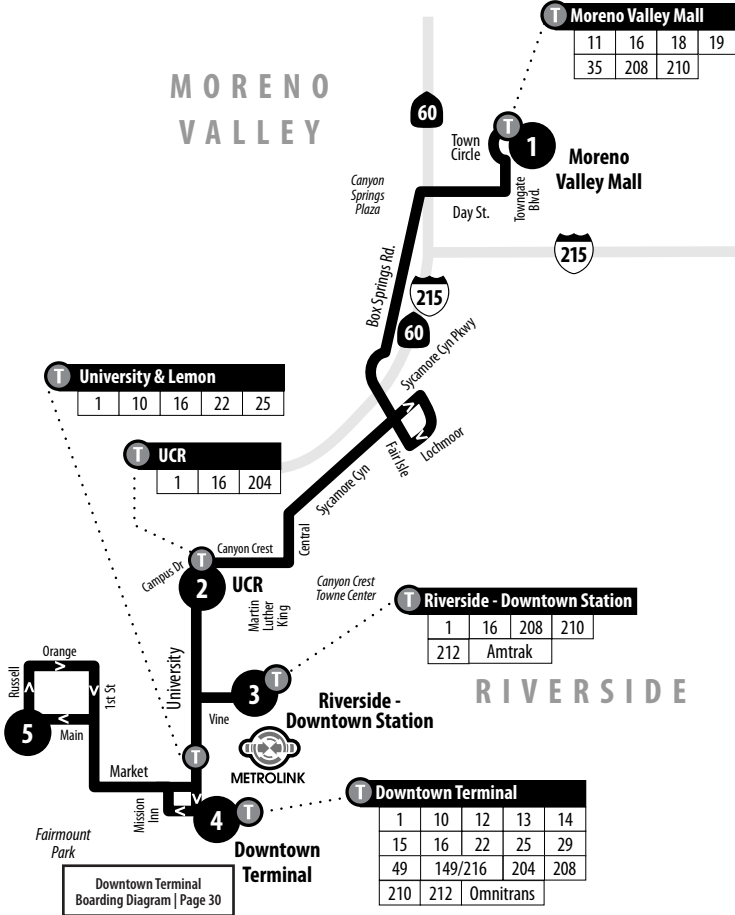

16

Moreno Valley Mall to Main & Russell

Information Center
(951) 565-5002
Web site
www.RiversideTransit.com

Routing and timetables
subject to change.

Also serving: Downtown, UCR, Canyon Crest Towne Center, Canyon Springs Plaza. **No service on:** New Year's Day, Memorial Day, Independence Day, Labor Day, Thanksgiving Day and Christmas Day.