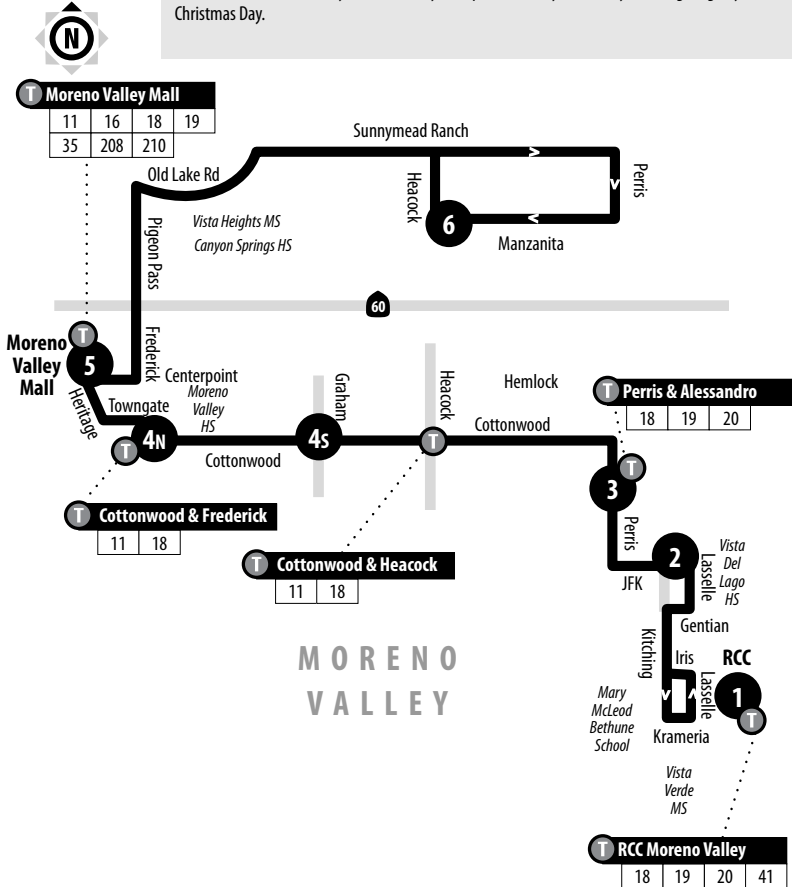

## Sunnymead Ranch to RCC/Moreno Valley Campus

Information Center  
(951) 565-5002  
Web site  
[www.RiversideTransit.com](http://www.RiversideTransit.com)

Routing and timetables  
subject to change.

**Also serving:** Moreno Valley Mall/Hometown Buffet, Canyon Springs High School, Sunnymead Ranch, Moreno Valley High School, Vista Del Lago High School, Riverside Community College. **No service on:** New Year's Day, Memorial Day, Independence Day, Labor Day, Thanksgiving Day and Christmas Day.

**Legend | Map not to scale**

- 1** Time and/or Transfer Point
- T** Transfer Point and Information
- M** Medical Facility

## Weekends | Southbound to RCC Moreno Valley Campus

A.M. times are in PLAIN, **P.M. times are in BOLD** | Times are approximate

Heacock & Manzanita	Moreno Valley Mall	Cottonwood & Graham	Perris & Alessandro	Lasselle & JFK	RCC Moreno Valley
6	5	4S	3	2	1
7:48	8:00	8:05	8:11	8:17	8:22
8:25	8:55	9:01	9:07	9:13	9:18
9:21	9:50	9:56	10:02	10:08	10:13
10:16	10:45	10:51	10:57	11:03	11:09
11:11	11:40	11:46	11:52	11:58	<b>12:05</b>
<b>12:06</b>	<b>12:35</b>	<b>12:42</b>	<b>12:48</b>	<b>12:54</b>	<b>1:01</b>
<b>1:03</b>	<b>1:30</b>	<b>1:37</b>	<b>1:44</b>	<b>1:50</b>	<b>1:57</b>
<b>1:59</b>	<b>2:25</b>	<b>2:32</b>	<b>2:39</b>	<b>2:45</b>	<b>2:52</b>
<b>2:54</b>	<b>3:20</b>	<b>3:27</b>	<b>3:34</b>	<b>3:39</b>	<b>3:45</b>
<b>3:49</b>	<b>4:15</b>	<b>4:22</b>	<b>4:29</b>	<b>4:34</b>	<b>4:40</b>
<b>4:44</b>	<b>5:10</b>	<b>5:16</b>	<b>5:22</b>	<b>5:27</b>	<b>5:33</b>
<b>5:38</b>	<b>6:05</b>	<b>6:11</b>	<b>6:17</b>	<b>6:22</b>	<b>6:28</b>
<b>6:31</b>	<b>7:00</b>	<b>7:06</b>	<b>7:12</b>	<b>7:17</b>	<b>7:23</b>