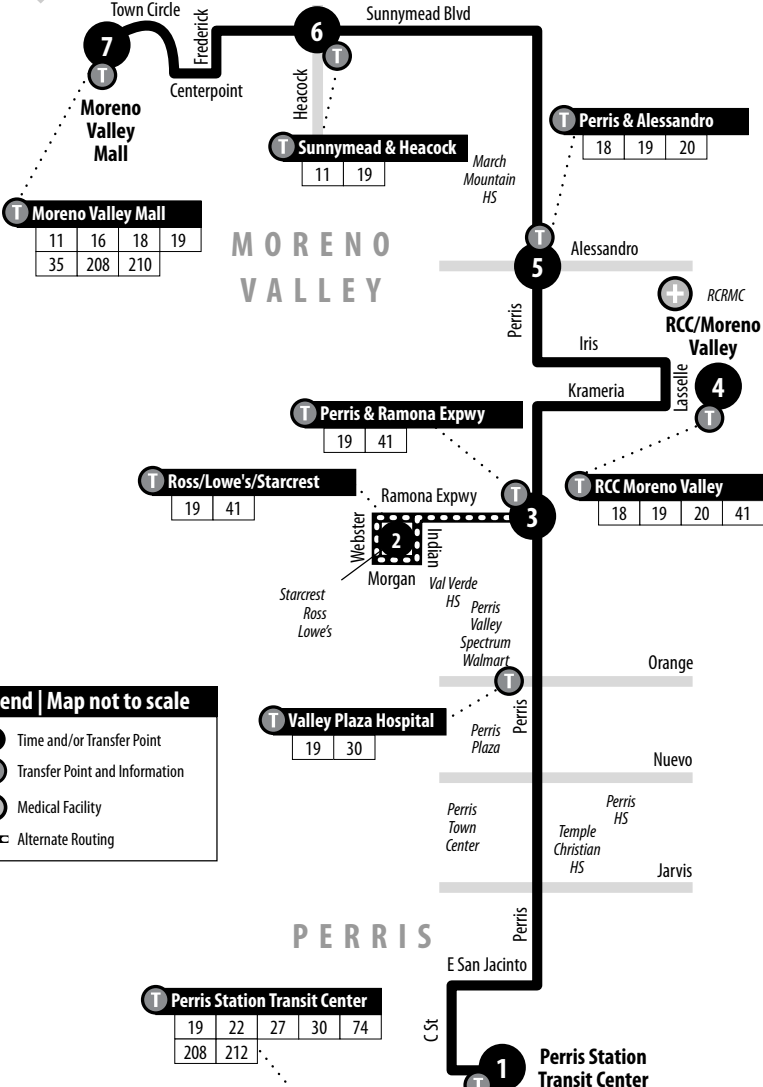

## Moreno Valley Mall to Perris Station Transit Center

Information Center  
(951) 565-5002  
Web site  
[www.RiversideTransit.com](http://www.RiversideTransit.com)

Routing and timetables subject to change.

**Also serving:** March Mountain High School, RCC, Perris, Perris High School. **No service on:** New Year's Day, Memorial Day, Independence Day, Labor Day, Thanksgiving Day and Christmas Day.

Perris Station Transit Center Boarding Diagram | Page 31

## Weekends | Southbound to Perris Station Transit Center

A.M. times are in PLAIN, **P.M. times are in BOLD** | Times are approximate

Moreno Valley Mall	Sunnymead & Heacock	Alessandro & Perris	RCC Moreno Valley	Perris & Ramona Exp.	Perris Station Transit Center
7	6	5	4	3	1
7:40	7:46	7:55	8:05	8:15	8:29
8:44	8:51	9:00	9:11	9:21	9:36
9:48	9:55	10:05	10:16	10:26	10:42
10:52	10:59	11:10	11:21	11:31	11:47
11:57	<b>12:04</b>	<b>12:15</b>	<b>12:26</b>	<b>12:36</b>	<b>12:52</b>
<b>1:02</b>	<b>1:09</b>	<b>1:20</b>	<b>1:31</b>	<b>1:41</b>	<b>1:57</b>
<b>2:07</b>	<b>2:14</b>	<b>2:25</b>	<b>2:36</b>	<b>2:46</b>	<b>3:02</b>
<b>3:12</b>	<b>3:19</b>	<b>3:30</b>	<b>3:41</b>	<b>3:51</b>	<b>4:07</b>
<b>4:17</b>	<b>4:24</b>	<b>4:35</b>	<b>4:46</b>	<b>4:56</b>	<b>5:12</b>
<b>5:22</b>	<b>5:29</b>	<b>5:40</b>	<b>5:51</b>	<b>6:01</b>	<b>6:17</b>
<b>6:27</b>	<b>6:34</b>	<b>6:45</b>	<b>6:56</b>	<b>7:06</b>	<b>7:22</b>