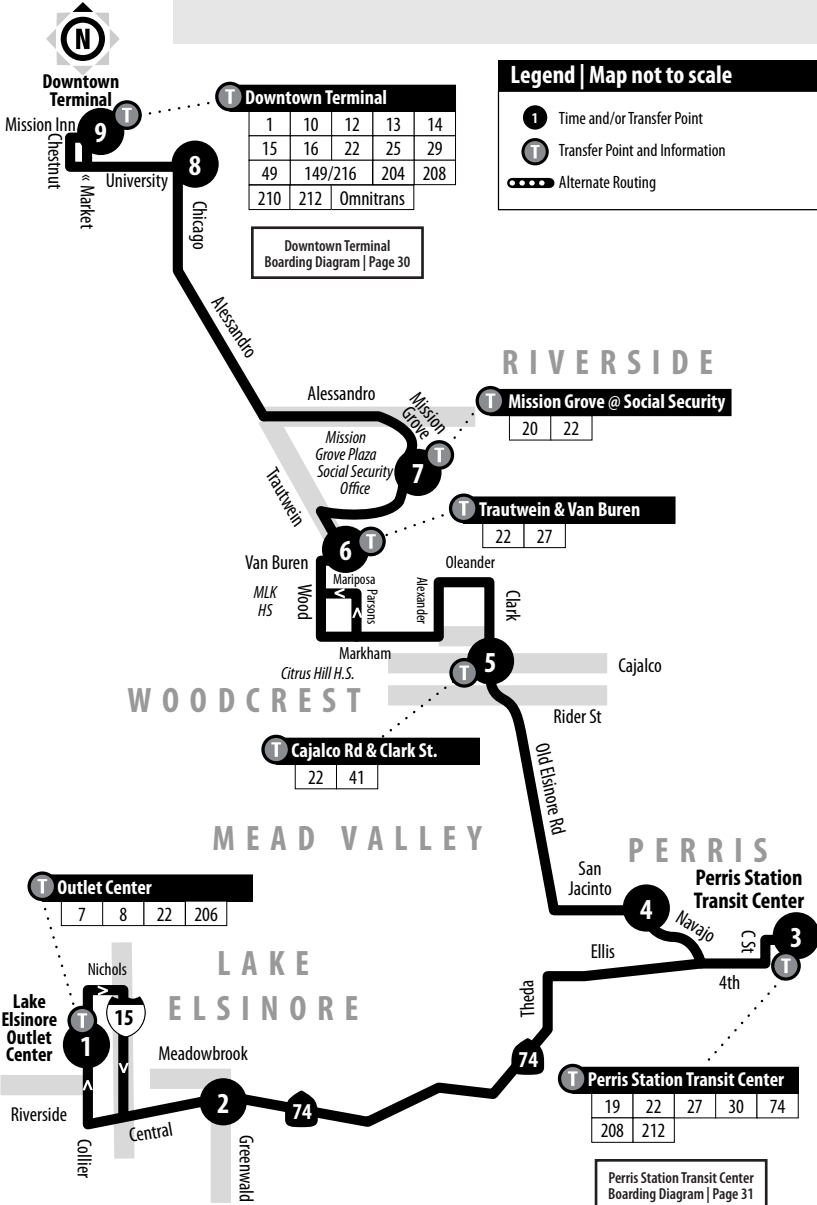

## Downtown Terminal to Lake Elsinore Outlet Center

Information Center  
(951) 565-5002  
Web site  
[www.RiversideTransit.com](http://www.RiversideTransit.com)

Routing and timetables subject to change.

**Also serving:** Lake Elsinore, Mead Valley, Woodcrest, & Kmart. **No service on:** New Year's Day, Memorial Day, Independence Day, Labor Day, Thanksgiving Day and Christmas Day.

A.M. times are in PLAIN, **P.M. times are in BOLD** | Times are approximate

A.M. times are in PLAIN, **P.M. times are in BOLD** | Times are approximate

Downtown Terminal	Chicago & University	Mission Grove @ Social Security	Trautwein & Van Buren	Clark & Cajalco	San Jacinto & Navajo	Perris Station Transit Center	Hwy. 74 & Meadowbrook	L. E. Outlet Center
9	8	7	6	5	4	3	2	1
7:42	7:50	8:03	8:10	8:29	8:40	8:47	9:04	9:14
9:00	9:08	9:23	9:30	9:49	10:00	10:07	10:24	10:34
10:20	10:28	10:43	10:50	11:09	11:20	11:27	11:45	11:55
11:40	11:48	<b>12:03</b>	<b>12:10</b>	<b>12:29</b>	<b>12:40</b>	<b>12:47</b>	<b>1:05</b>	<b>1:15</b>
<b>1:00</b>	<b>1:08</b>	<b>1:23</b>	<b>1:30</b>	<b>1:49</b>	<b>2:00</b>	<b>2:07</b>	<b>2:25</b>	<b>2:35</b>
<b>2:20</b>	<b>2:28</b>	<b>2:43</b>	<b>2:50</b>	<b>3:09</b>	<b>3:20</b>	<b>3:27</b>	<b>3:45</b>	<b>3:55</b>
<b>3:40</b>	<b>3:48</b>	<b>4:03</b>	<b>4:10</b>	<b>4:29</b>	<b>4:40</b>	<b>4:47</b>	<b>5:05</b>	<b>5:14</b>
<b>5:00</b>	<b>5:08</b>	<b>5:23</b>	<b>5:30</b>	<b>5:49</b>	<b>6:00</b>	<b>6:07</b>	<b>6:25</b>	<b>6:34</b>
<b>6:20</b>	<b>6:28</b>	<b>6:43</b>	<b>6:50</b>	<b>7:09</b>	<b>7:19</b>	<b>7:25</b>	<b>7:43</b>	<b>7:52</b>