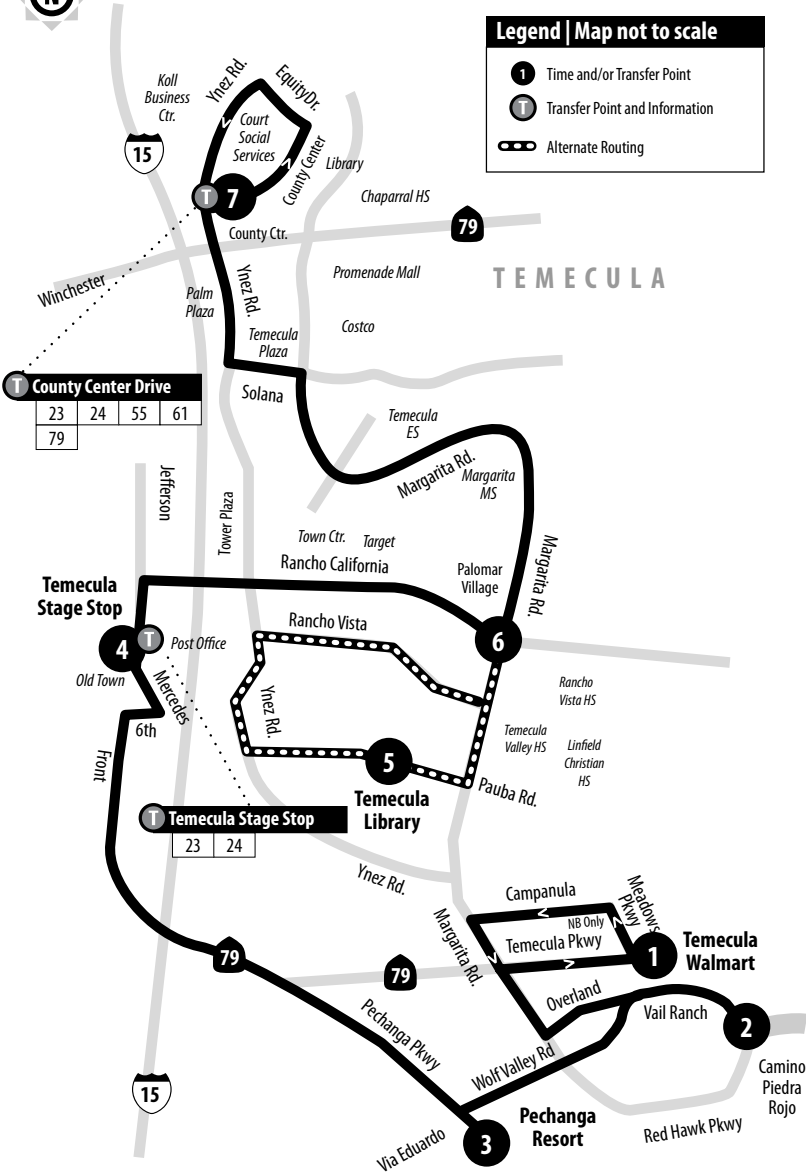

24

Temecula to Pechanga Resort to Temecula Wal-Mart

Information Center
(951) 565-5002
Web site
www.RiversideTransit.com

Routing and timetables
subject to change.

Also serving: County Center Drive, Temecula Schools, Temecula Stage Stop & Old Town. **No service on:** New Year's Day, Memorial Day, Independence Day, Labor Day, Thanksgiving Day and Christmas Day.

Legend | Map not to scale

- **1** Time and/or Transfer Point
- **T** Transfer Point and Information
- **---** Alternate Routing

T County Center Drive

23	24	55	61
79			

T Temecula Stage Stop

23	24