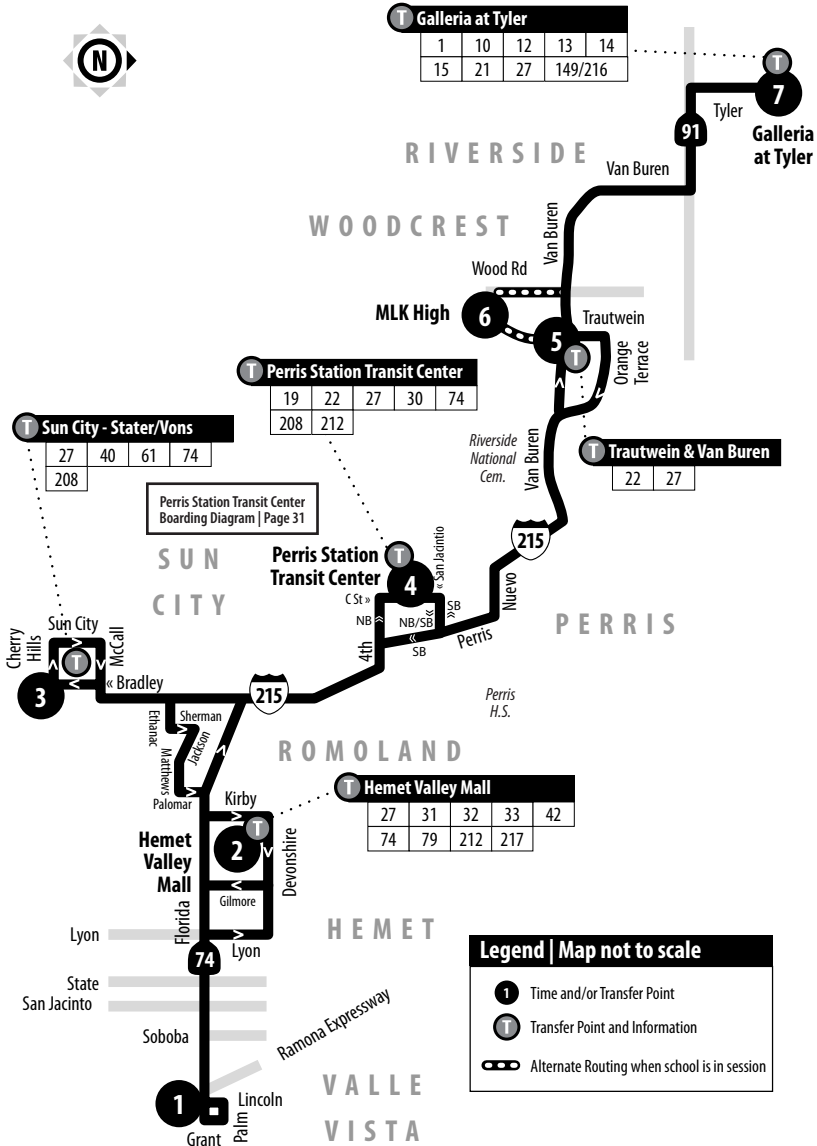

27

Galleria at Tyler to Hemet Valley Mall and Florida & Lincoln

Information Center
(951) 565-5002
Web site
www.RiversideTransit.com

Routing and timetables subject to change.

Also serving: Riverside National Cemetery, Perris High, & Valle Vista. **No service on:** New Year's Day, Memorial Day, Independence Day, Labor Day, Thanksgiving Day and Christmas Day.