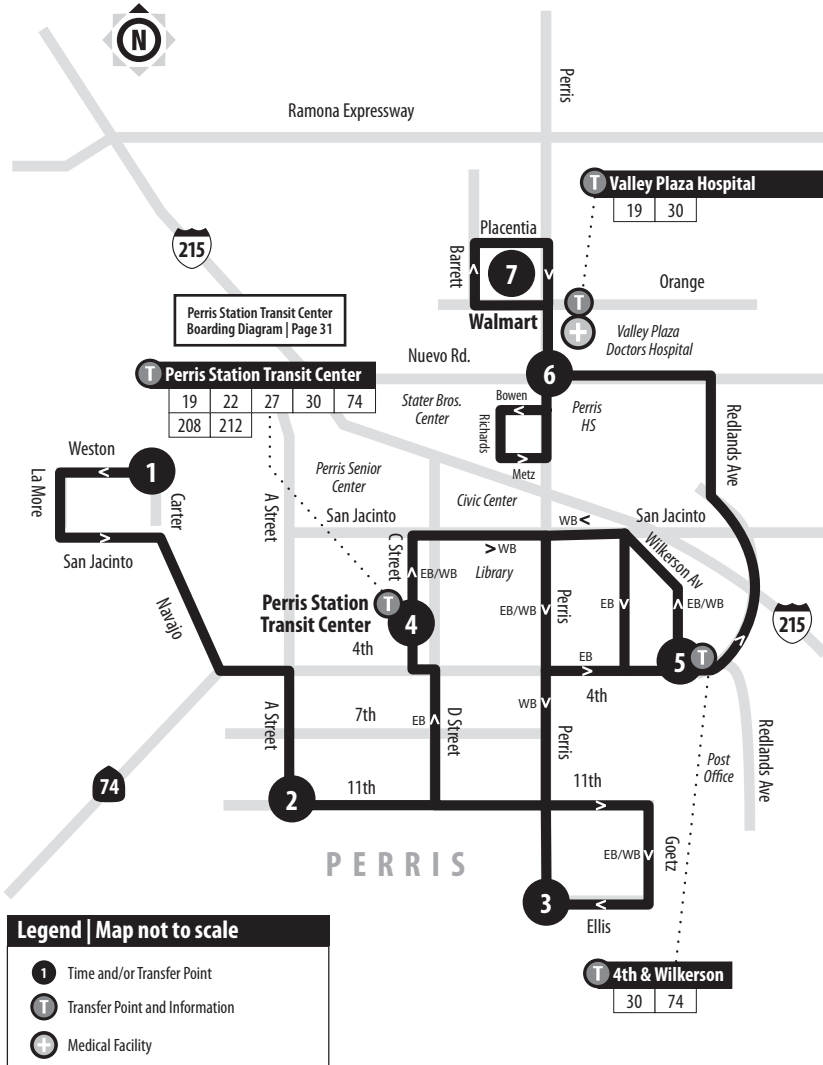

30

Perris - Weston & Carter to Walmart

Information Center
(951) 565-5002
Web site
www.RiversideTransit.com

Routing and timetables
subject to change.

Also serving: Perris High School, Civic Center, Post Office, Library. **No service on:** New Year's Day, Memorial Day, Independence Day, Labor Day, Thanksgiving Day and Christmas Day.