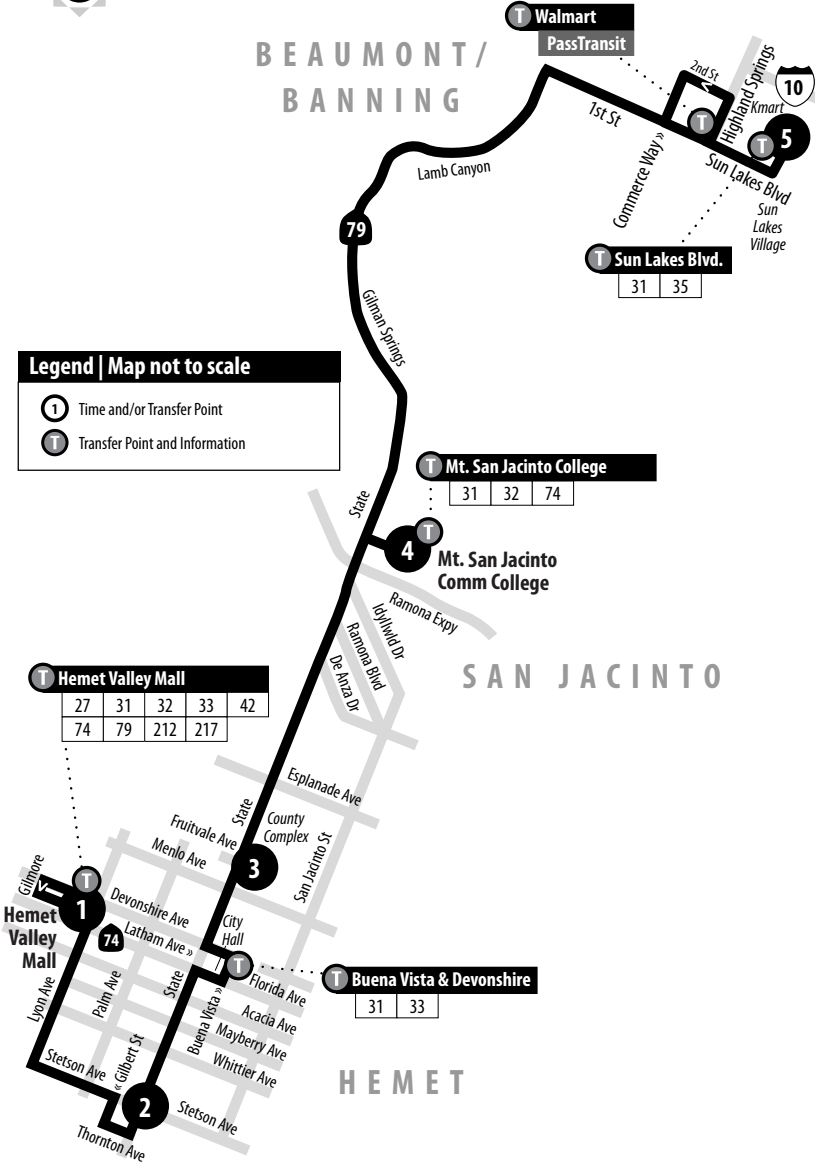

31

Beaumont/Banning to San Jacinto & Hemet Valley Mall

Information Center
(951) 565-5002
Web site
www.RiversideTransit.com

Routing and timetables
subject to change.

Also serving: Walmart, Kmart, Riverside County Administration Complex, Mt. San Jacinto Community College. **No service on:** New Year's Day, Memorial Day, Independence Day, Labor Day, Thanksgiving Day and Christmas Day.

31

Weekdays | Northbound to Beaumont/Banning

A.M. times are in PLAIN, **P.M. times are in BOLD** | Times are approximate

Hemet Valley Mall	State & Stetson	State & Fruitvale	Mt. San Jacinto College San Jacinto	Banning Kmart & Sun Lakes
1	2	3	4	5
6:25	6:38	6:51	7:09	7:30
7:45	7:58	8:11	8:29	8:50
9:05	9:18	9:31	9:49	10:10
10:25	10:38	10:51	11:09	11:30
11:45	11:58	12:11	12:29	12:50
1:05	1:18	1:31	1:49	2:10
2:25	2:38	2:51	3:09	3:30
3:45	3:58	4:11	4:29	4:50
5:05	5:18	5:31	5:49	6:10

31

Weekdays | Southbound to Hemet Valley Mall

A.M. times are in PLAIN, **P.M. times are in BOLD** | Times are approximate

Banning Kmart & Sun Lakes	Mt. San Jacinto College San Jacinto	State & Fruitvale	State & Stetson	Hemet Valley Mall
5	4	3	2	1
6:15	6:36	6:51	7:04	7:20
7:35	7:56	8:11	8:24	8:40
8:55	9:16	9:31	9:44	10:00
10:15	10:36	10:51	11:04	11:20
11:35	11:56	12:11	12:24	12:40
12:55	1:16	1:31	1:44	2:00
2:15	2:36	2:51	3:04	3:20
3:35	3:56	4:11	4:24	4:40
4:55	5:16	5:31	5:44	6:00
6:15	6:36	6:51	7:04	7:20

31

Weekends | Southbound to Hemet Valley Mall

A.M. times are in PLAIN, **P.M. times are in BOLD** | Times are approximate
 S = Saturday only, **trip does not operate on Sundays and holidays**

	Kmart & Sun Lakes	Mt. San Jacinto College - San Jacinto	State & Fruitvale	State & Stetson	Hemet Valley Mall
	5	4	3	2	1
S	7:15	7:36	7:47	7:58	8:11
	8:30	8:51	9:02	9:13	9:26
	9:40	10:01	10:12	10:23	10:36
	10:55	11:16	11:27	11:38	11:51
	12:10	12:31	12:42	12:53	1:06
	1:20	1:41	1:52	2:03	2:16
	2:35	2:56	3:07	3:18	3:31
	3:50	4:11	4:22	4:33	4:46
	5:00	5:21	5:32	5:43	5:56
	6:15	6:36	6:47	6:58	7:11