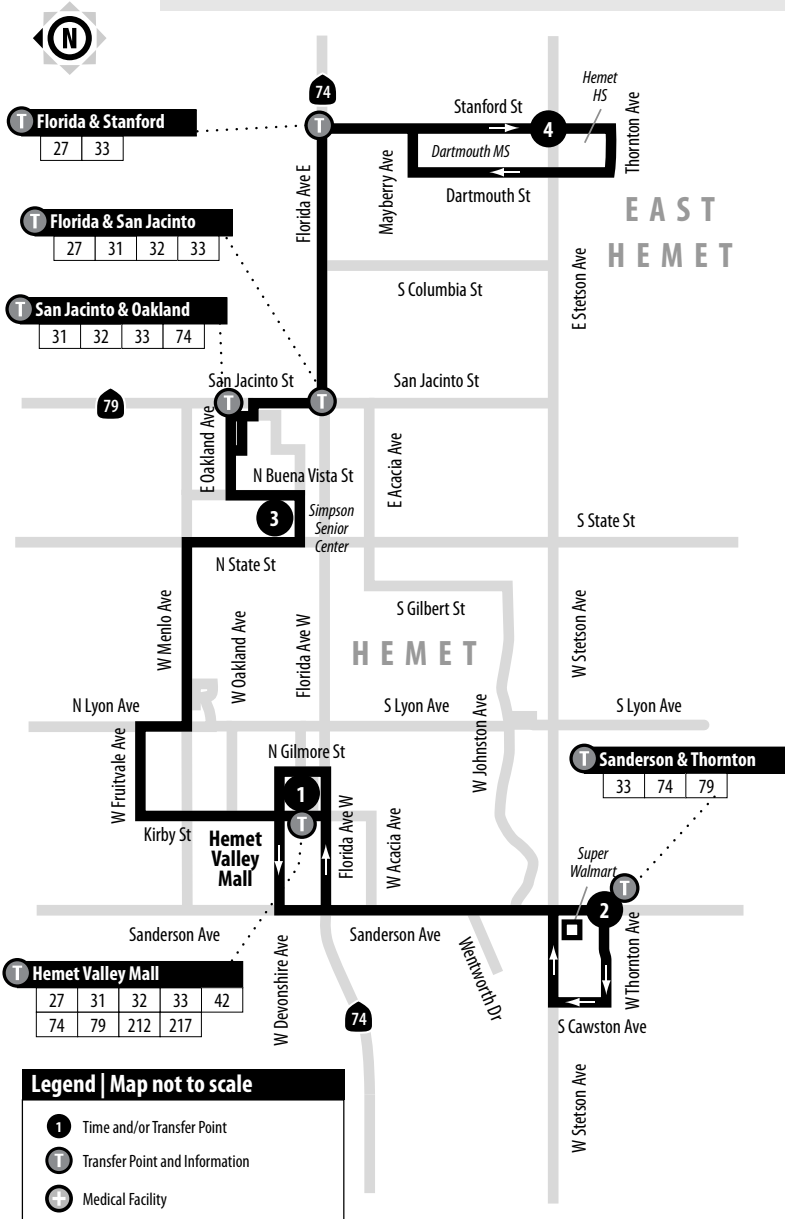

# 33

## Hemet - Sanderson to East Hemet

Information Center  
(951) 565-5002  
Web site  
[www.RiversideTransit.com](http://www.RiversideTransit.com)

Routing and timetables  
subject to change.

**Also serving:** Hemet Valley Mall, Hemet mobile home parks. **No service on weekends or on the following holidays:** New Year's Day, Memorial Day, Independence Day, Labor Day, Thanksgiving Day and Christmas Day.

## Weekdays | Eastbound to East Hemet

A.M. times are in PLAIN, **P.M. times are in BOLD** | Times are approximate

Hemet Valley Mall	Simpson Senior Center	Stanford & Stetson
<b>1</b>	<b>3</b>	<b>4</b>
7:00	7:13	7:27
8:10	8:23	8:37
9:20	9:33	9:47
10:30	10:43	10:57
11:40	11:53	<b>12:07</b>
<b>12:50</b>	<b>1:03</b>	<b>1:17</b>
<b>2:00</b>	<b>2:13</b>	<b>2:27</b>
<b>3:10</b>	<b>3:23</b>	<b>3:37</b>
<b>4:20</b>	<b>4:33</b>	<b>4:47</b>
<b>5:30</b>	<b>5:43</b>	<b>5:57</b>
<b>6:40</b>	<b>6:53</b>	<b>7:07</b>

## Weekdays | Westbound to Hemet Valley Mall & Sanderson

A.M. times are in PLAIN, **P.M. times are in BOLD** | Times are approximate

S = Operates when school is in session

Stanford & Stetson	Simpson Senior Center	Hemet Valley Mall	Thornton & Sanderson	Hemet Valley Mall
<b>4</b>	<b>3</b>	<b>1</b>	<b>2</b>	<b>1</b>
7:35	7:59	8:11	8:22	8:35
8:45	9:09	9:21	9:32	9:45
9:55	10:19	10:31	10:42	10:55
11:05	11:29	11:41	11:52	<b>12:05</b>
<b>12:15</b>	<b>12:39</b>	<b>12:51</b>	<b>1:02</b>	<b>1:15</b>
<b>1:25</b>	<b>1:49</b>	<b>2:01</b>	<b>2:12</b>	<b>2:25</b>
<b>2:35</b>	<b>2:59</b>	<b>3:11</b>	<b>3:22</b>	<b>3:35</b>
S <b>2:55</b>	<b>3:19</b>	<b>3:31</b>	<b>3:42</b>	—
<b>3:45</b>	<b>4:09</b>	<b>4:21</b>	<b>4:32</b>	<b>4:45</b>
<b>4:55</b>	<b>5:19</b>	<b>5:31</b>	<b>5:42</b>	<b>5:55</b>
<b>6:05</b>	<b>6:29</b>	<b>6:41</b>	<b>6:52</b>	<b>7:05</b>