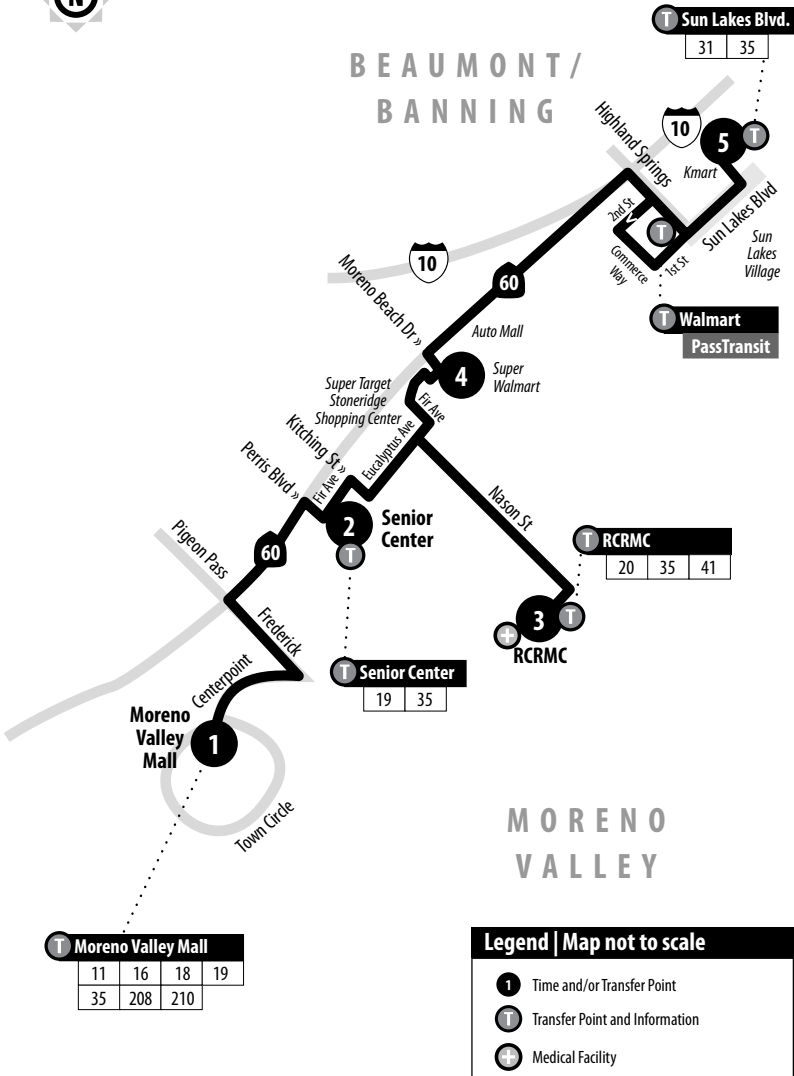

## Beaumont/Banning to Moreno Valley Mall

Information Center  
(951) 565-5002  
Web site  
[www.RiversideTransit.com](http://www.RiversideTransit.com)

Routing and timetables  
subject to change.

**Also serving:** Walmart, Kmart, City Hall, Riverside County Regional Medical Center. **No service on weekends or on the following holidays:** New Year's Day, Memorial Day, Independence Day, Labor Day, Thanksgiving Day and Christmas Day.

**Legend | Map not to scale**

- 1 Time and/or Transfer Point
- T Transfer Point and Information
- + Medical Facility

**35****Weekdays | Northbound to Beaumont/Banning**A.M. times are in PLAIN, **P.M. times are in BOLD** | Times are approximate

**35****Weekdays | Southbound to Moreno Valley Mall**A.M. times are in PLAIN, **P.M. times are in BOLD** | Times are approximate

Banning Sun Lakes Kmart	Super Walmart @ Moreno Beach Dr	RCRMC Mo Val	Senior Center	Moreno Valley Mall
<b>5</b>	<b>4</b>	<b>3</b>	<b>2</b>	<b>1</b>
6:15	6:42	6:51	7:01	7:10
7:15	7:42	7:51	8:01	8:10
8:15	8:42	8:51	9:01	9:10
9:15	9:42	9:51	10:01	10:10
10:15	10:42	10:51	11:01	11:10
11:15	11:42	11:51	<b>12:01</b>	<b>12:10</b>
<b>12:15</b>	<b>12:42</b>	<b>12:51</b>	<b>1:01</b>	<b>1:10</b>
<b>1:15</b>	<b>1:42</b>	<b>1:51</b>	<b>2:01</b>	<b>2:10</b>
<b>2:15</b>	<b>2:42</b>	<b>2:51</b>	<b>3:01</b>	<b>3:10</b>
<b>3:15</b>	<b>3:42</b>	<b>3:51</b>	<b>4:01</b>	<b>4:10</b>
<b>4:15</b>	<b>4:42</b>	<b>4:51</b>	<b>5:01</b>	<b>5:10</b>
<b>5:15</b>	<b>5:42</b>	<b>5:51</b>	<b>6:01</b>	<b>6:10</b>
<b>6:15</b>	<b>6:42</b>	<b>6:51</b>	<b>7:01</b>	<b>7:10</b>