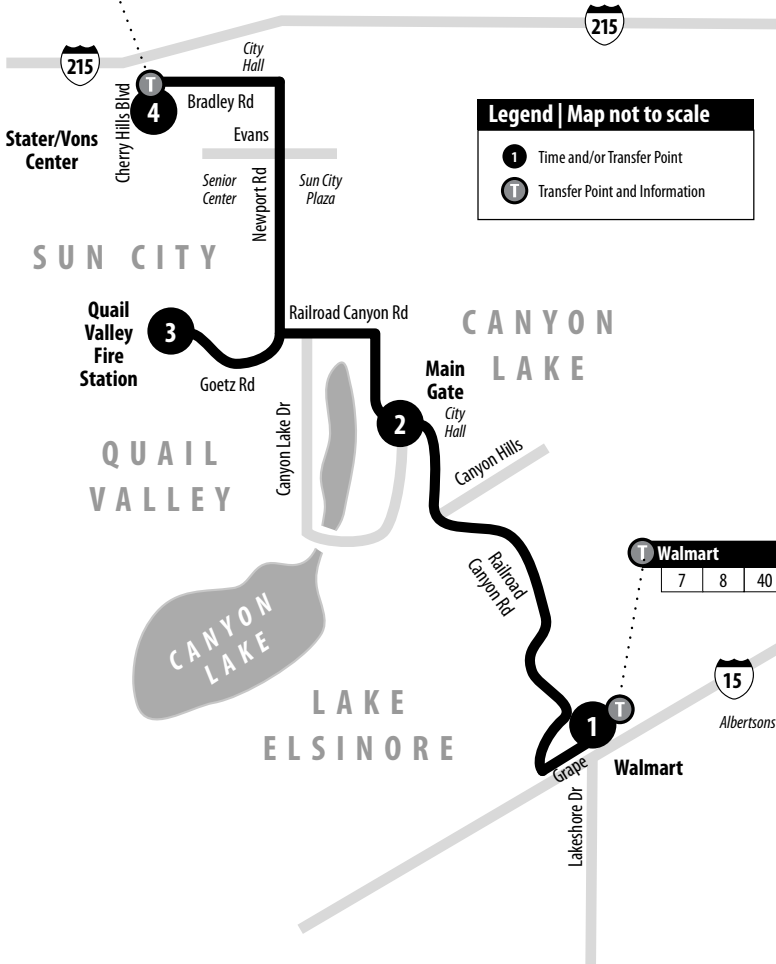

40

Lake Elsinore to Sun City

Information Center
(951) 565-5002
Web site
www.RiversideTransit.com

Routing and timetables
subject to change.

Also serving: Lake Elsinore, Quail Valley, Canyon Lake, Sun City. **No service on Weekends or on the following holidays:** New Year's Day, Memorial Day, Independence Day, Labor Day, Thanksgiving Day and Christmas Day.

T Sun City - Stater/Vons

27	40	61	74
208			

MENIFEE

Legend | Map not to scale

- 1 Time and/or Transfer Point
- T Transfer Point and Information

SUN CITY

CANYON LAKE

QUAIL VALLEY

LAKE ELSINORE

T Walmart
7 8 40

40 Weekdays | Eastbound to Sun City

A.M. times are in PLAIN, **P.M. times are in BOLD** | Times are approximate
 † = Trip does not serve senior center

	Lake Elsinore Walmart	Canyon Lake Main Gate	Quail Valley Fire Station	Cherry Hills & Bradley
	1	2	3	4
	5:53	5:58	6:05	6:15
	7:02	7:08	7:15	7:25
	8:08	8:14	8:22	8:35
	9:18	9:24	9:32	9:45
	10:28	10:34	10:42	10:55
	11:41	11:47	11:55	12:10
	12:51	12:57	1:05	1:20
	2:01	2:07	2:15	2:30
	3:16	3:22	3:30	3:45
	4:26	4:32	4:40	4:55
†	5:36	5:42	5:50	6:05

40 Weekdays | Westbound to Lake Elsinore Walmart

A.M. times are in PLAIN, **P.M. times are in BOLD** | Times are approximate

Cherry Hills & Bradley	Quail Valley Fire Station	Canyon Lake Main Gate	Lake Elsinore Walmart
4	3	2	1
6:25	6:39	6:45	6:51
7:35	7:49	7:55	8:01
8:45	8:59	9:05	9:12
9:55	10:09	10:15	10:22
11:05	11:19	11:25	11:33
12:15	12:29	12:35	12:43
1:25	1:39	1:45	1:53
2:40	2:56	3:02	3:10
3:50	4:07	4:13	4:21
5:00	5:17	5:23	5:31