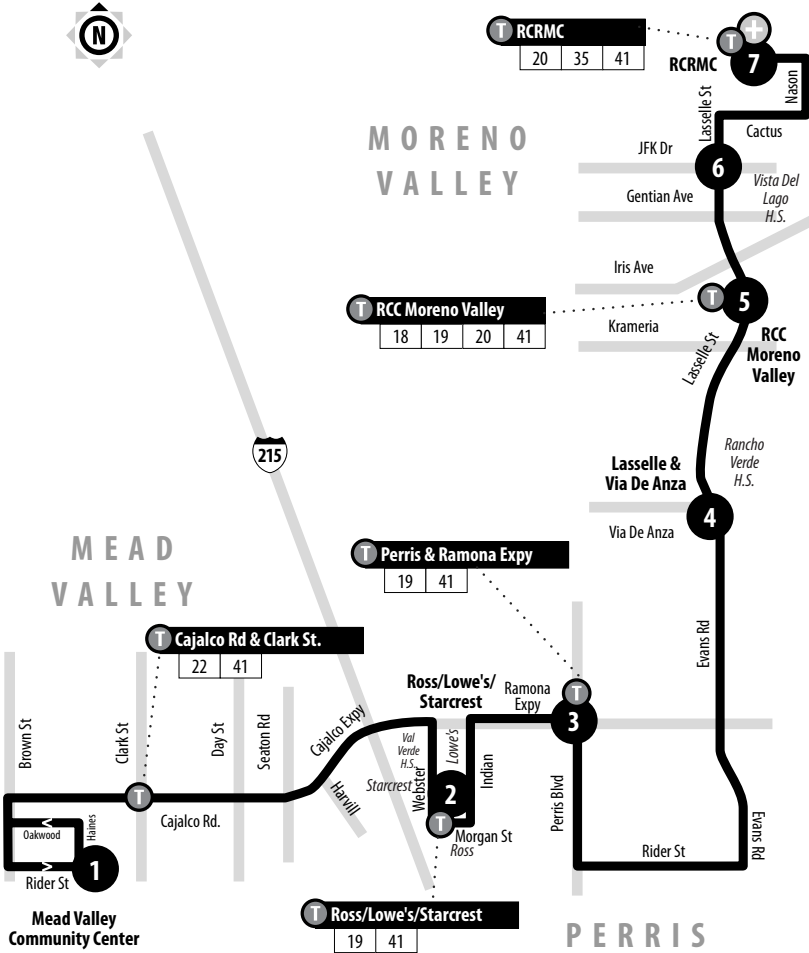

41

Mead Valley Community Center to RCRMC

Information Center
(951) 565-5002
Web site
www.RiversideTransit.com

Routing and timetables
subject to change.

Also serving: Rancho Verde High School, RCC Mo Val, Riverside County Regional Medical Center. **No service on weekends or on the following holidays:** New Year's Day, Memorial Day, Independence Day, Labor Day, Thanksgiving Day and Christmas Day.

Legend | Map not to scale

- 1** Time and/or Transfer Point
- T** Transfer Point and Information
- M** Medical Facility

41

Weekdays | Eastbound to RCRMC

A.M. times are in PLAIN, **P.M. times are in BOLD** | Times are approximate

41

Weekends | Westbound to Mead Valley Community Center

A.M. times are in PLAIN, **P.M. times are in BOLD** | Times are approximate

RCRMC	JFK & Lasselle	RCC Moreno Valley	Lasselle & Via DeAnza	Perris & Ramona Exp	Ross Lowe's Starcrest	Mead Valley Community Center
7	6	5	4	3	2	1
8:00	8:05	8:09	8:13	8:22	8:25	8:34
8:45	8:50	8:55	9:00	9:13	9:17	9:30
9:35	9:40	9:45	9:50	10:03	10:07	10:20
10:20	10:25	10:30	10:35	10:48	10:52	11:05
11:10	11:15	11:20	11:25	11:38	11:42	11:55
11:55	12:00	12:05	12:10	12:23	12:27	12:40
12:45	12:50	12:55	1:00	1:13	1:17	1:30
1:30	1:35	1:40	1:45	1:58	2:02	2:15
2:20	2:25	2:30	2:35	2:48	2:52	3:05
3:05	3:10	3:15	3:20	3:33	3:37	3:50
3:55	4:00	4:05	4:10	4:23	4:27	4:40
4:40	4:45	4:50	4:55	5:08	5:12	5:25
5:30	5:35	5:40	5:45	5:58	6:02	6:15
6:15	6:20	6:25	6:30	6:43	6:47	7:00