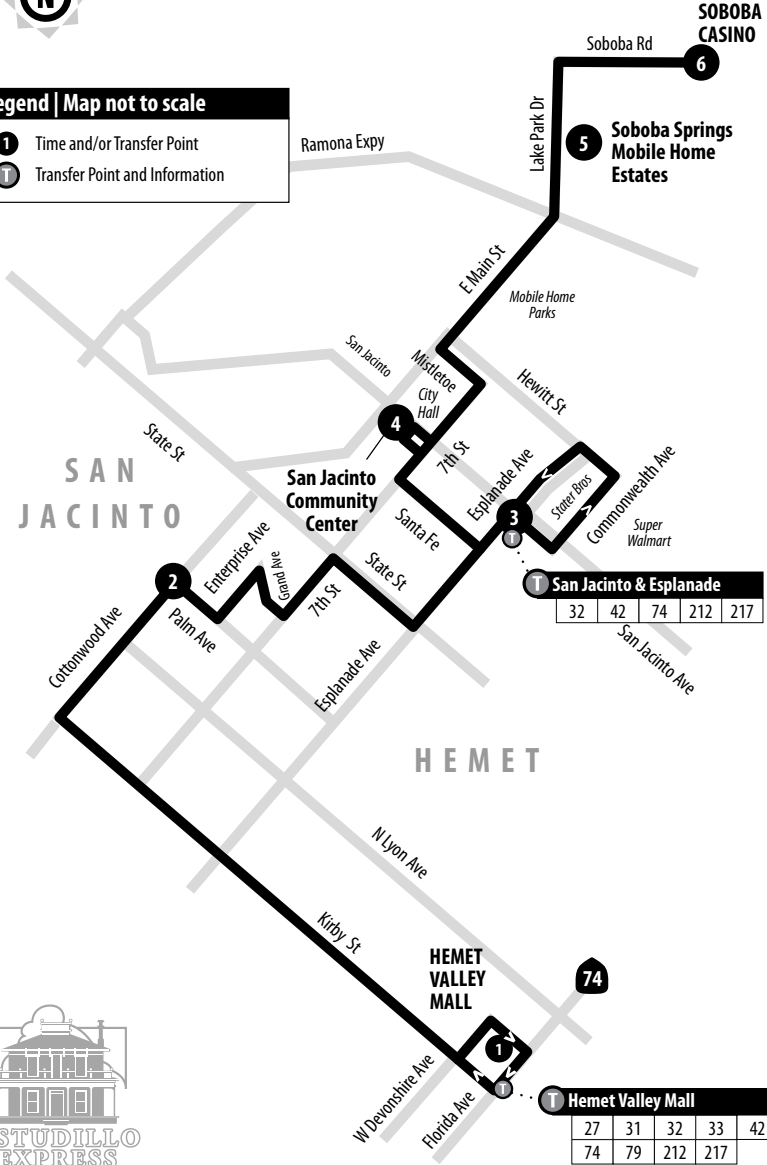

## San Jacinto - Hemet Estudillo Express

Information Center  
(951) 565-5002  
Web site  
[www.RiversideTransit.com](http://www.RiversideTransit.com)

Routing and timetables  
subject to change.

**Also serving:** San Jacinto, Soboba Springs MHE, Caravana ML, San Jacinto TP, Tradewinds ML, Grandview MHP, Las Casitas MHP, El Rancho MHE, Valley Hi MHP. **No service on:** New Year's Day, Memorial Day, Independence Day, Labor Day, Thanksgiving Day and Christmas Day.

### Legend | Map not to scale

- 1** Time and/or Transfer Point
- T** Transfer Point and Information

## 42 Weekdays | Eastbound to Soboba Casino

A.M. times are in PLAIN, **P.M. times are in BOLD** | Times are approximate

Hemet Valley Mall	Palm & Cottonwood	Stater Bros	San Jacinto Community Center	Soboba Springs MH Estates	Soboba Casino
1	2	3	4	5	6
7:30	7:41	7:54	8:00	8:11	8:16
8:40	8:51	9:04	9:10	9:21	9:26
9:50	10:01	10:14	10:20	10:31	10:36
11:00	11:11	11:24	11:30	11:41	11:46
<b>12:10</b>	<b>12:21</b>	<b>12:34</b>	<b>12:40</b>	<b>12:51</b>	<b>12:56</b>
<b>1:20</b>	<b>1:31</b>	<b>1:44</b>	<b>1:50</b>	<b>2:01</b>	<b>2:06</b>
<b>2:30</b>	<b>2:41</b>	<b>2:54</b>	<b>3:00</b>	<b>3:11</b>	<b>3:16</b>
<b>3:40</b>	<b>3:51</b>	<b>4:04</b>	<b>4:10</b>	<b>4:21</b>	<b>4:26</b>
<b>4:50</b>	<b>5:01</b>	<b>5:14</b>	<b>5:20</b>	<b>5:31</b>	<b>5:36</b>
<b>6:00</b>	<b>6:11</b>	<b>6:24</b>	<b>6:30</b>	<b>6:41</b>	<b>6:46</b>