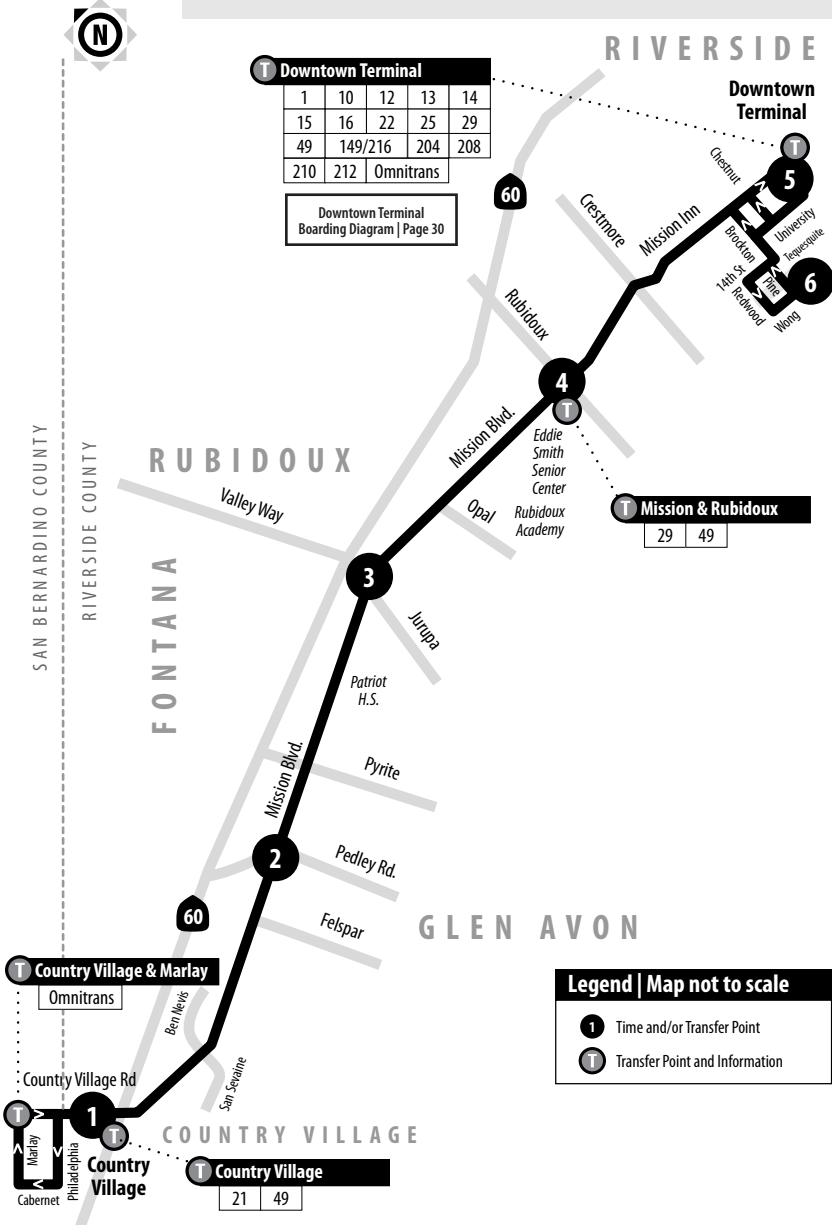

## Downtown Terminal to Country Village

Information Center  
(951) 565-5002  
Web site  
[www.RiversideTransit.com](http://www.RiversideTransit.com)

Routing and timetables subject to change.

**Also serving:** Riverside, Rubidoux, Pedley. **No service on:** New Year's Day, Memorial Day, Independence Day, Labor Day, Thanksgiving Day and Christmas Day.

## Weekdays | Eastbound to Downtown Terminal / Tequesquite and Pine

A.M. times are in PLAIN, **P.M. times are in BOLD** | Times are approximate

Country Village	Mission & Pedley	Mission & Valley Way	Mission & Rubidoux	Downtown Terminal	Tequesquite & Pine
1	2	3	4	5	6
4:16	4:24	4:30	4:37	4:45	—
5:31	5:39	5:45	5:52	6:00	6:06
6:40	6:49	6:57	7:06	7:15	7:21
7:55	8:04	8:12	8:21	8:30	8:36
9:10	9:19	9:27	9:36	9:45	9:51
10:24	10:33	10:41	10:51	11:00	11:06
11:39	11:48	11:55	<b>12:05</b>	<b>12:15</b>	<b>12:21</b>
<b>12:54</b>	<b>1:03</b>	<b>1:10</b>	<b>1:20</b>	<b>1:30</b>	<b>1:36</b>
<b>2:09</b>	<b>2:18</b>	<b>2:25</b>	<b>2:35</b>	<b>2:45</b>	<b>2:51</b>
<b>3:24</b>	<b>3:33</b>	<b>3:40</b>	<b>3:50</b>	<b>4:00</b>	<b>4:06</b>
<b>4:39</b>	<b>4:48</b>	<b>4:56</b>	<b>5:05</b>	<b>5:15</b>	<b>5:21</b>
<b>5:56</b>	<b>6:05</b>	<b>6:13</b>	<b>6:21</b>	<b>6:30</b>	<b>6:36</b>
<b>7:13</b>	<b>7:22</b>	<b>7:29</b>	<b>7:37</b>	<b>7:45</b>	—