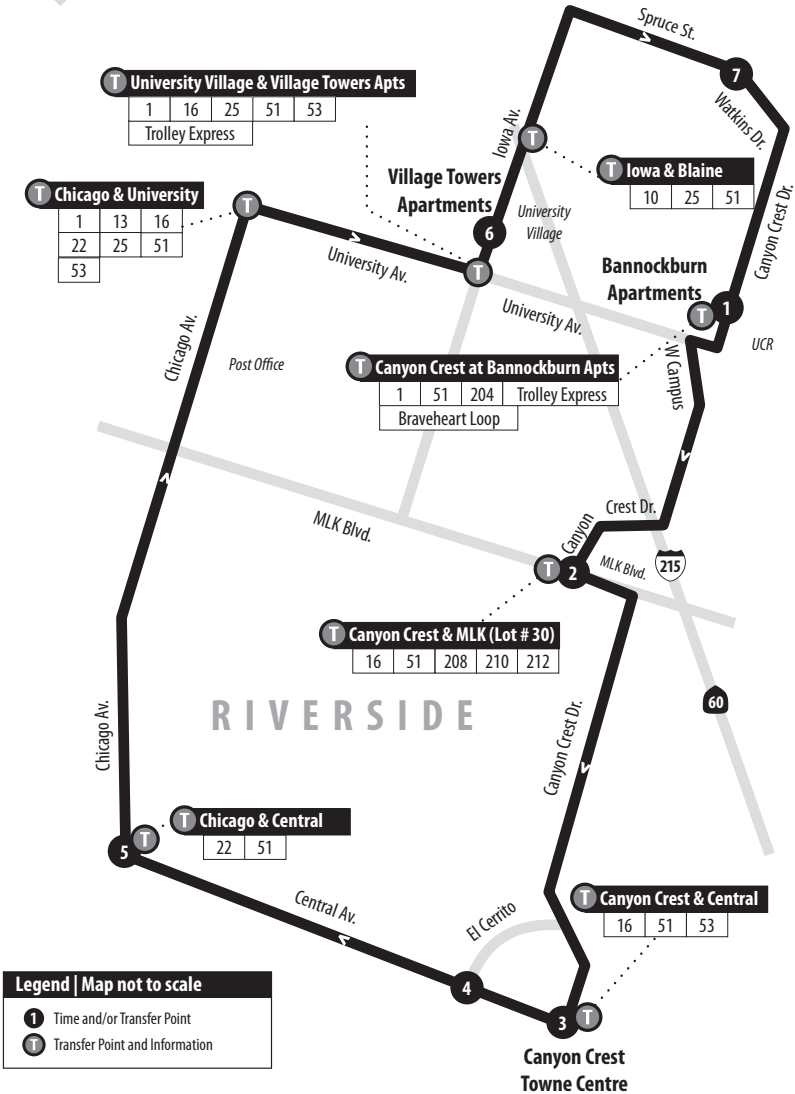

## Crest Cruiser UCR - Canyon Crest Towne Centre

Information Center  
(951) 565-5002  
Web site  
[www.RiversideTransit.com](http://www.RiversideTransit.com)

Routing and timetables  
subject to change.

**RUNS ON UCR ACADEMIC DAYS ONLY. No service on weekends or the following holidays:**  
New Year's Day, Memorial Day, Independence Day, Labor Day, Thanksgiving Day and Christmas Day.

For UCR shuttle service after 7 p.m., please refer to UCR's Bear Runner Schedule.