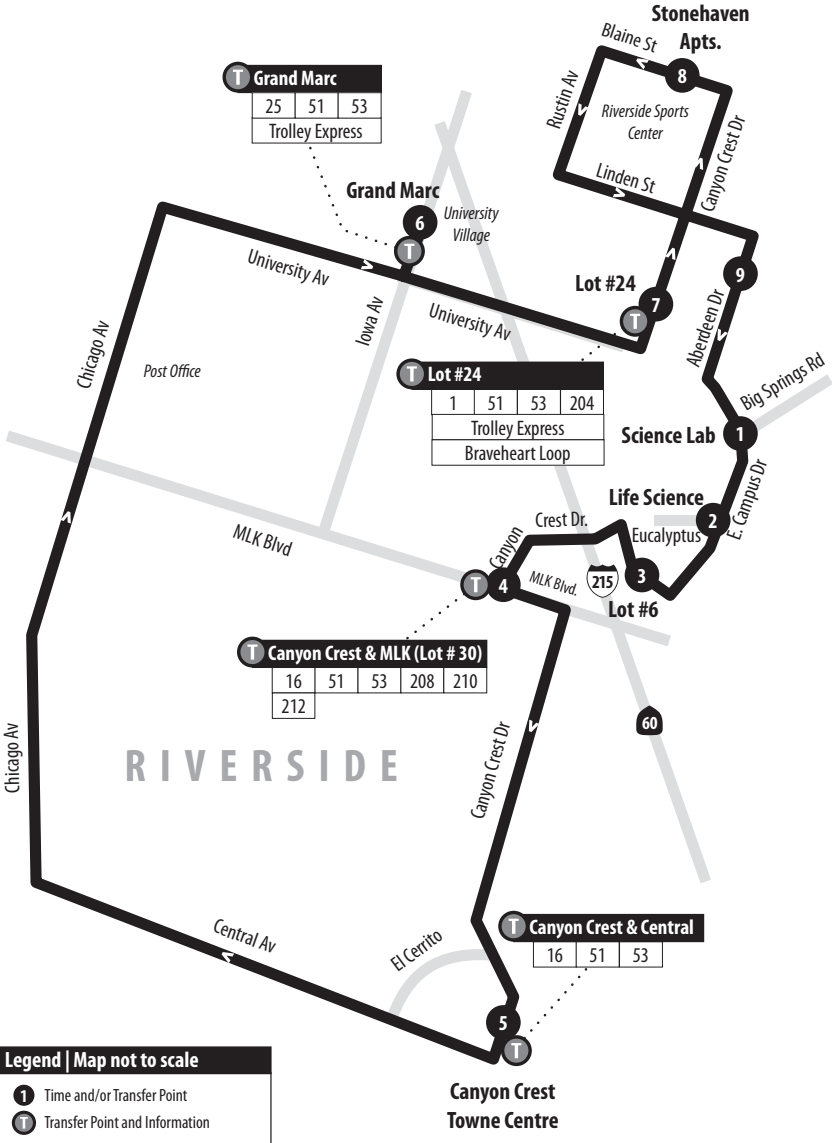

53

Bear Runner UCR - Canyon Crest Towne Centre

Information Center
(951) 565-5002
Web site
www.RiversideTransit.com

Routing and timetables
subject to change.

RUNS ON UCR ACADEMIC DAYS ONLY. No service on Fridays, weekends or the following holidays: New Year's Day, Memorial Day, Independence Day, Labor Day, Thanksgiving Day and Christmas Day.

53

Monday through Thursday | UCR to Canyon Crest - Bear Runner

A.M. times are in PLAIN, **P.M. times are in BOLD** | Times are approximate

E Campus Dr @ Science Lab	Life Science Rivera	Lot # 6	Lot # 30	Canyon Crest Town Centre	Grand Marc	Lot #24	Stonehaven	Aberdeen & Linden	E Campus Dr @ Science Lab
1	2	3	4	5	6	7	8	9	1
—	—	—	—	—	—	—	7:12	7:15	7:17
7:22	7:24	7:26	7:29	7:35	7:39	7:41	7:44	7:47	7:49
7:54	7:56	7:58	8:01	8:07	8:11	8:13	8:16	8:19	8:21
8:26	8:28	8:30	8:33	8:39	8:43	8:45	8:48	8:51	8:53
8:58	9:00	9:02	9:05	9:11	9:15	9:17	9:20	9:23	9:25
9:30	9:32	9:34	9:37	9:43	9:47	9:49	9:52	9:55	9:57
10:02	10:04	10:06	10:09	10:15	10:19	10:21	10:24	10:27	10:29
10:34	10:36	10:38	10:41	10:47	10:51	10:53	10:56	10:59	11:01
11:06	11:08	11:10	11:13	11:19	11:23	11:25	11:28	11:31	11:33
11:38	11:40	11:42	11:45	11:51	11:55	11:57	12:00	12:03	12:05
12:10	12:12	12:14	12:17	12:23	12:27	12:29	12:32	12:35	12:37