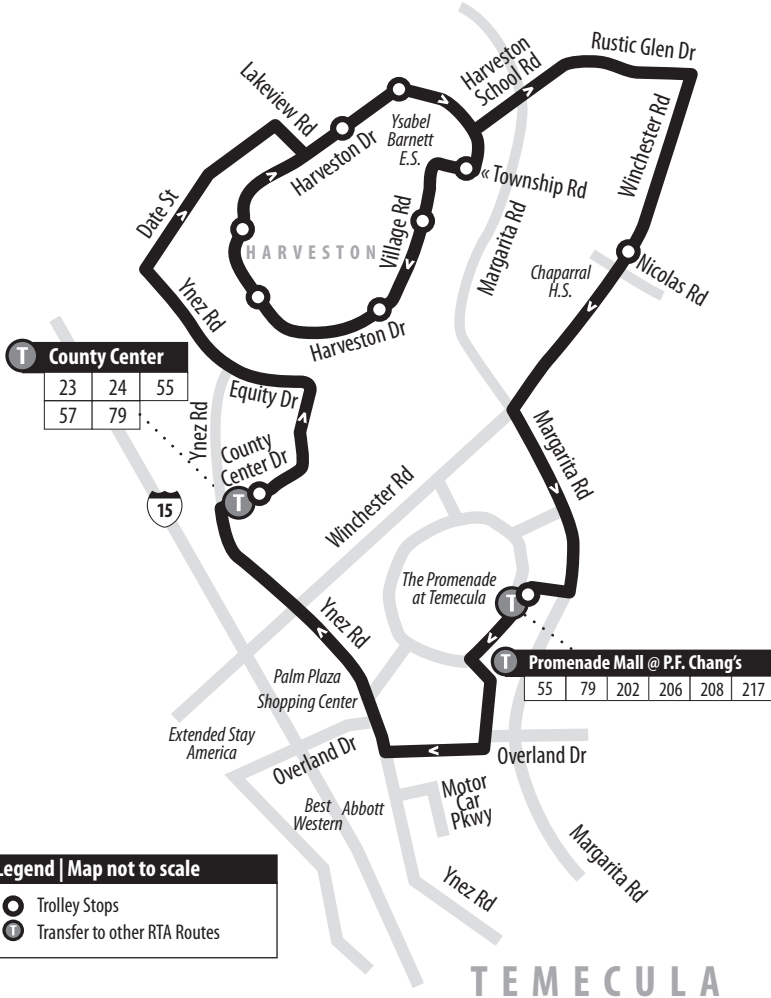

55

Temecula Trolley | Green Line

Information Center
(951) 565-5002
Web site
www.RiversideTransit.com

Routing and timetables
subject to change.

Also serving: Also serving: Chaparral High School, Ysabel Barnett Elementary School, Abbott, Promenade Mall, Harveston and County Center Drive. **No service on:** New Year's Day, Memorial Day, Independence Day, Labor Day, Thanksgiving Day and Christmas Day.

Legend | Map not to scale

- Trolley Stops
- Transfer to other RTA Routes

Route 55 | Green Line | Weekdays

Hours of operation are from 6:30 a.m. to 8 a.m. and 2:30 p.m. to 4:15 p.m. with service every 15 minutes. Last morning trip departs Harveston at 7:30 a.m., the last evening trip departs at 3:45 p.m.