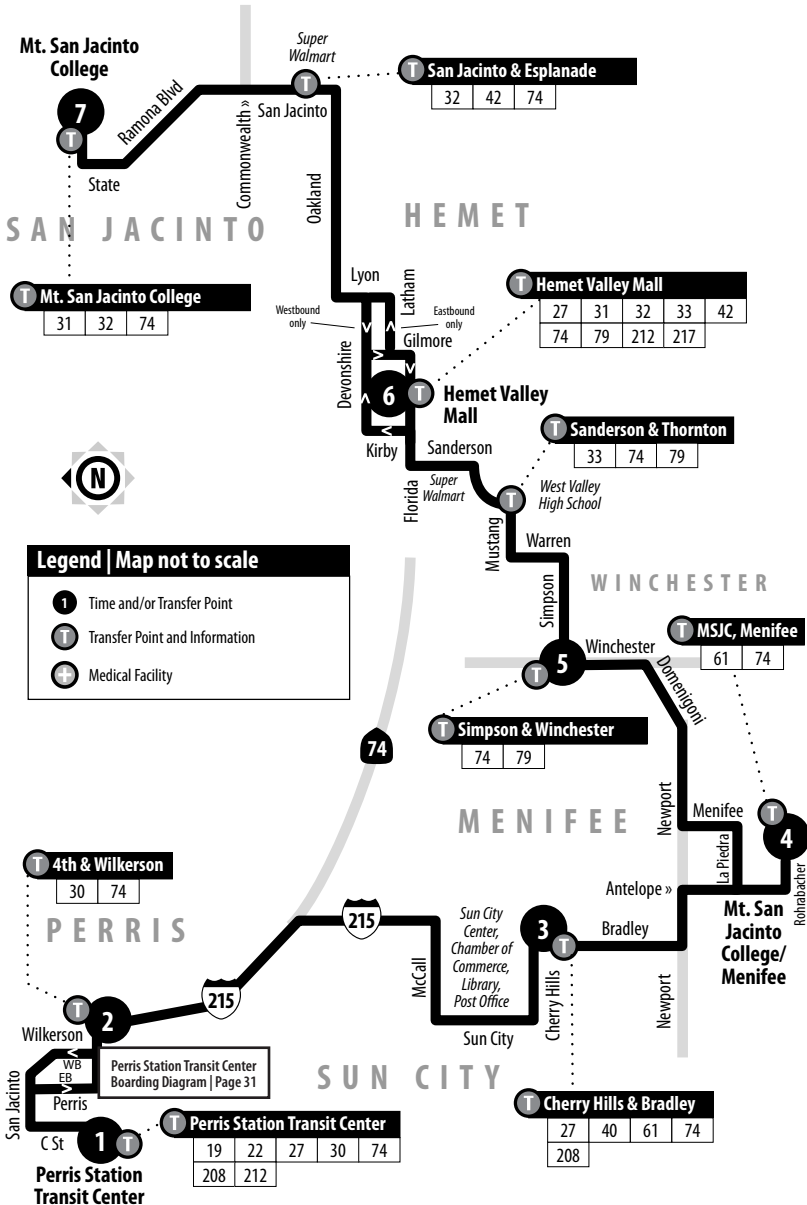

74

San Jacinto - Hemet - Sun City - Perris

Information Center
(951) 565-5002
Web site
www.RiversideTransit.com

Routing and timetables subject to change.

Also serving: Hemet Valley Mall. **No service on weekends or on the following holidays:** New Year's Day, Memorial Day, Independence Day, Labor Day, Thanksgiving Day and Christmas Day.

74 Weekdays | Eastbound to MSJC Hemet

A.M. times are in PLAIN, **P.M. times are in BOLD** | Times are approximate

Perris Station Transit Center	Cherry Hills & Bradley	Mt. San Jacinto College Menifee	Simpson & Winchester	Hemet Valley Mall	Mt. San Jacinto College San Jacinto
1	3	4	5	6	7
5:20	5:37	5:56	6:12	6:30	6:49
6:30	6:48	7:08	7:24	7:42	8:03
7:35	7:55	8:17	8:34	8:53	9:14
8:40	9:00	9:22	9:40	10:00	10:22
9:50	10:10	10:32	10:50	11:10	11:32
11:00	11:20	11:42	12:00	12:20	12:42
12:10	12:30	12:52	1:10	1:30	1:52
1:20	1:40	2:02	2:20	2:40	3:02
2:30	2:50	3:12	3:30	3:50	4:12
3:40	4:00	4:22	4:39	4:59	5:21
4:50	5:07	5:29	5:46	6:06	6:28
6:00	6:17	6:37	6:54	7:14	7:36

74 Weekdays | Westbound to Perris

A.M. times are in PLAIN, **P.M. times are in BOLD** | Times are approximate

Mt. San Jacinto College San Jacinto	Hemet Valley Mall	Simpson & Winchester	Mt. San Jacinto College Menifee	Cherry Hills & Bradley	4th & Wilkerson	Perris Station Transit Center
7	6	5	4	3	2	1
4:55	5:14	5:34	5:51	6:03	6:19	6:22
6:00	6:19	6:39	6:57	7:09	7:25	7:28
7:00	7:20	7:41	7:59	8:12	8:29	8:32
8:10	8:30	8:52	9:10	9:24	9:41	9:44
9:20	9:40	10:02	10:20	10:34	10:51	10:54
10:30	10:50	11:12	11:30	11:44	12:01	12:04
11:40	12:00	12:22	12:40	12:54	1:11	1:14
12:50	1:10	1:32	1:50	2:04	2:21	2:24
2:00	2:20	2:42	3:00	3:14	3:31	3:34
3:10	3:30	3:52	4:10	4:24	4:41	4:44
4:20	4:40	5:02	5:20	5:34	5:51	5:54
5:29	5:49	6:11	6:29	6:43	7:00	7:03