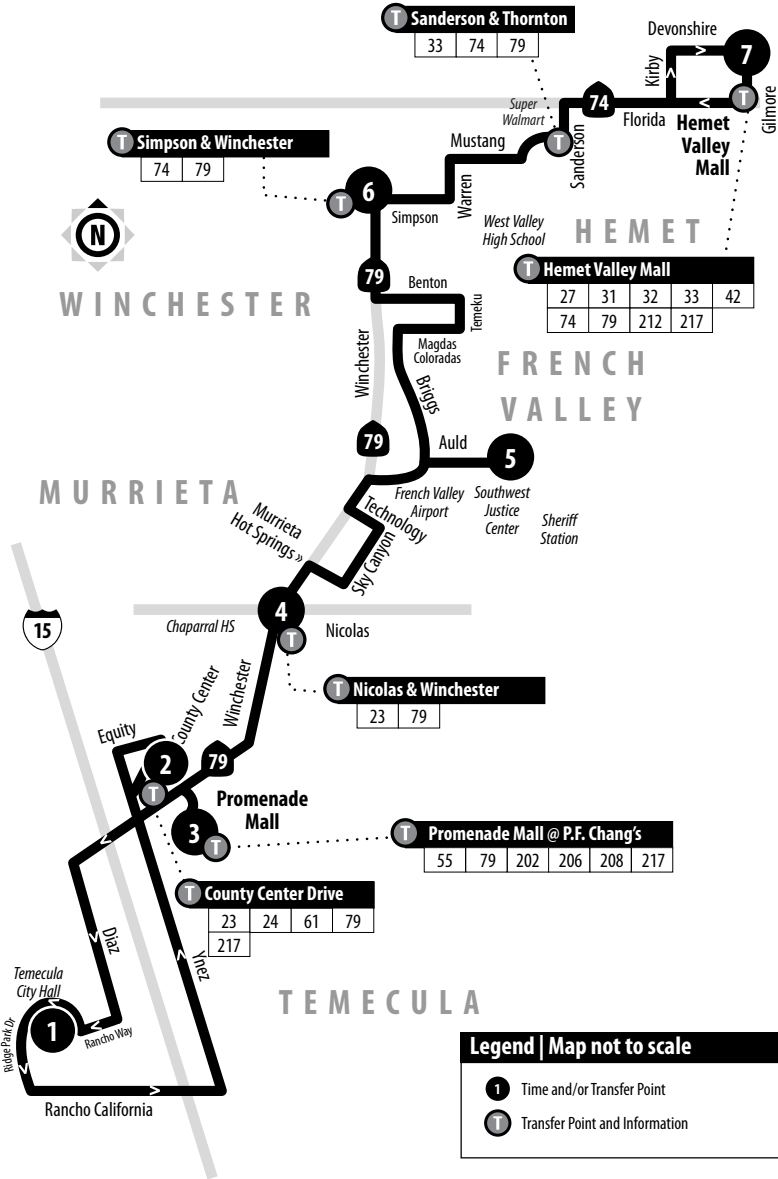

79

Hemet - Winchester - Temecula

Information Center
(951) 565-5002
Web site
www.RiversideTransit.com

Routing and timetables
subject to change.

Also serving: Hemet Valley Mall. **No service on weekends or on the following holidays:** New Year's Day, Memorial Day, Independence Day, Labor Day, Thanksgiving Day and Christmas Day.

79

Weekdays | Northbound to Hemet Valley Mall

A.M. times are in PLAIN, **P.M. times are in BOLD** | Times are approximate

Business Park at City Hall	County Center Dr.	Promenade Mall	Winchester & Nicolas	Auld at Police Station	Simpson & Winchester	Hemet Valley Mall
1	2	3	4	5	6	7
—	5:43	5:51	5:56	6:09	6:25	6:45
6:29	6:43	6:51	6:56	7:09	7:25	7:45
7:27	7:42	7:50	7:55	8:08	8:25	8:45
8:26	8:41	8:49	8:54	9:07	9:24	9:45
9:25	9:40	9:48	9:53	10:07	10:24	10:45
10:23	10:39	10:47	10:52	11:06	11:23	11:45
11:22	11:38	11:46	11:51	12:05	12:22	12:45
12:22	12:38	12:46	12:51	1:05	1:22	1:45
1:22	1:38	1:46	1:51	2:05	2:22	2:45
2:22	2:38	2:46	2:51	3:05	3:22	3:45
3:22	3:38	3:46	3:51	4:05	4:22	4:45
4:22	4:38	4:46	4:51	5:05	5:22	5:45
5:22	5:38	5:46	5:51	6:05	6:22	6:45
6:23	6:38	6:46	6:51	7:05	7:22	7:45

79

Weekdays | Southbound to Temecula

A.M. times are in PLAIN, **P.M. times are in BOLD** | Times are approximate

Hemet Valley Mall	Simpson & Winchester	Auld at Police Station	Winchester & Nicolas	Promenade Mall	County Center Dr.	Business Park at City Hall
7	6	5	4	3	2	1
5:00	5:16	5:33	5:41	5:49	5:53	6:06
6:10	6:26	6:43	6:51	6:59	7:03	7:16
7:00	7:18	7:35	7:42	7:50	7:55	8:09
8:00	8:20	8:37	8:44	8:52	8:58	9:13
9:00	9:20	9:37	9:44	9:52	9:58	10:13
10:00	10:21	10:38	10:45	10:53	10:59	11:15
11:00	11:22	11:39	11:46	11:54	12:00	12:16
12:00	12:23	12:40	12:48	12:56	1:02	1:16
1:00	1:22	1:39	1:46	1:54	2:00	2:16
2:00	2:23	2:40	2:48	2:56	3:02	3:16
3:00	3:22	3:39	3:46	3:54	4:00	4:16
4:00	4:23	4:40	4:48	4:56	5:02	5:16
5:00	5:22	5:39	5:46	5:54	6:00	6:16
6:00	6:23	6:40	6:48	6:56	7:02	7:16