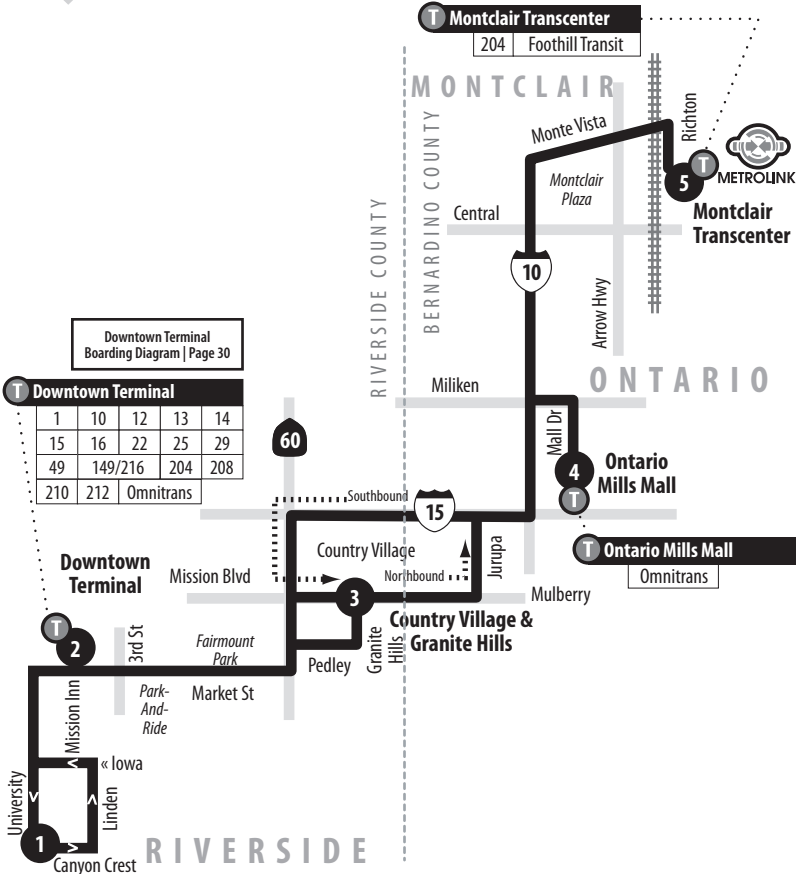

## Riverside - Montclair Transcenter

**Route may be deviated due  
to traffic conditions.**

**Legend | Maps not to scale**

- 1 Time and/or Transfer Point
- T Transfer Point and Information

## 204 Weekdays | Northbound to Montclair Transcenter

A.M. times are in PLAIN, **P.M. times are in BOLD** | Times are approximate

UCR @ Bannockburn	Downtown Terminal	Country Village PNR	Ontario Mills	Montclair Transcenter
1	2	3	4	5
—	4:50	5:04	5:19	5:38
—	5:35	5:49	6:04	6:24
6:02	6:15	6:29	6:44	7:05
6:52	7:05	7:19	7:34	7:57
<b>2:07</b>	<b>2:20</b>	<b>2:34</b>	<b>2:49</b>	<b>3:14</b>
<b>2:57</b>	<b>3:10</b>	<b>3:24</b>	<b>3:39</b>	<b>4:04</b>
<b>3:47</b>	<b>4:00</b>	<b>4:14</b>	<b>4:29</b>	<b>4:54</b>
<b>4:37</b>	<b>4:50</b>	<b>5:04</b>	<b>5:19</b>	<b>5:44</b>
<b>5:27</b>	<b>5:40</b>	<b>5:54</b>	<b>6:09</b>	<b>6:34</b>

## 204 Weekdays | Southbound to UCR

A.M. times are in PLAIN, **P.M. times are in BOLD** | Times are approximate

Montclair Transcenter	Ontario Mills	Country Village PNR	Downtown Terminal	UCR @ Bannockburn
5	4	3	2	1
5:45	6:03	6:16	6:31	6:42
6:30	6:49	7:03	7:18	7:30
7:10	7:30	7:45	8:00	8:13
8:00	8:20	8:35	8:50	9:03
<b>3:19</b>	<b>3:44</b>	<b>4:01</b>	<b>4:16</b>	<b>4:29</b>
<b>4:09</b>	<b>4:34</b>	<b>4:51</b>	<b>5:06</b>	<b>5:19</b>
<b>4:59</b>	<b>5:24</b>	<b>5:41</b>	<b>5:56</b>	<b>6:09</b>
<b>5:49</b>	<b>6:14</b>	<b>6:31</b>	<b>6:46</b>	<b>6:59</b>
<b>6:39</b>	<b>7:04</b>	<b>7:21</b>	<b>7:36</b>	<b>7:49</b>