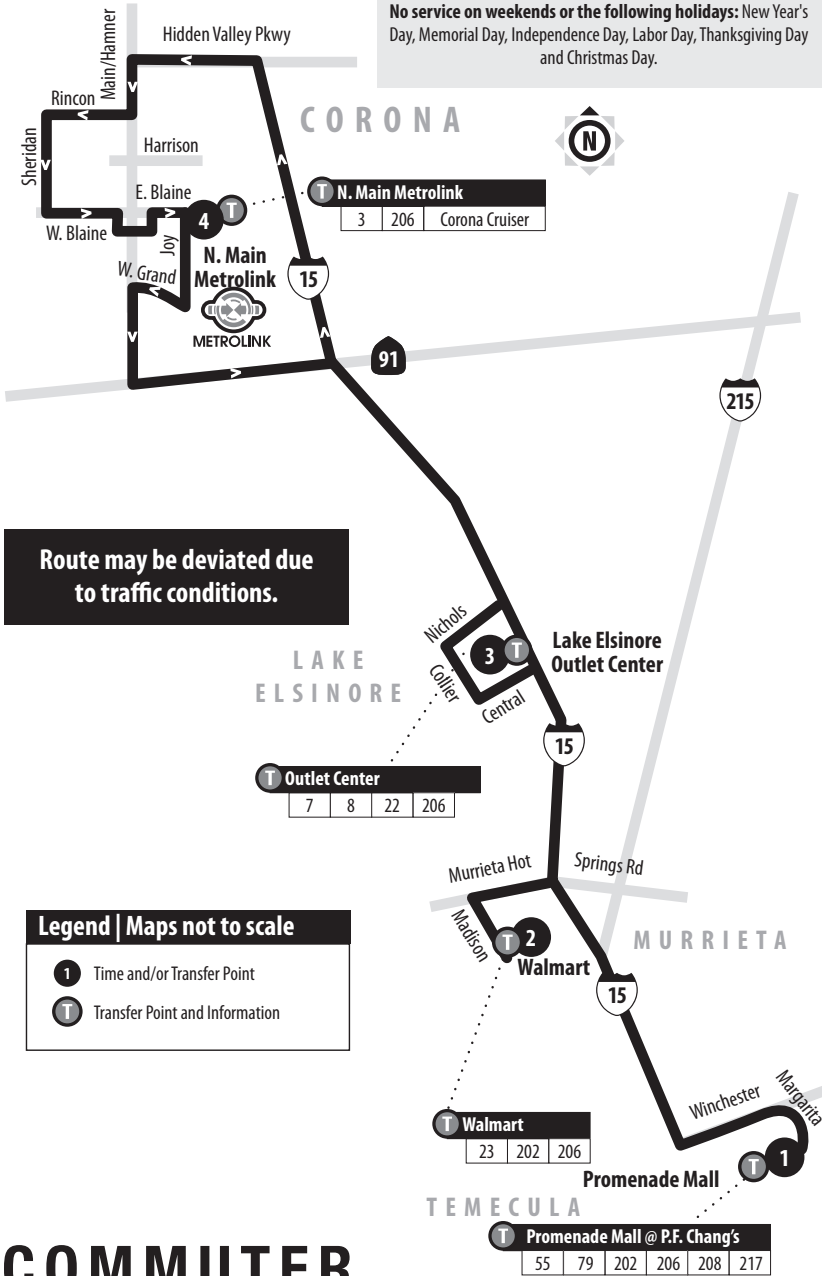

206

Temecula - Murrieta - Lake Elsinore - Corona Metrolink

\$3.00

GEN. FARE EACH WAY
FREE WITH VALID METROLINK PASS

No service on weekends or the following holidays: New Year's Day, Memorial Day, Independence Day, Labor Day, Thanksgiving Day and Christmas Day.

COMMUTER LINK

206

Weekdays | Northbound to N. Main Corona Metrolink

A.M. times are in PLAIN, **P.M. times are in BOLD** | Times are approximate

Promenade Mall	Murrieta Walmart	Lake Elsinore Outlet Center Park N Ride	N. Main/Cor Metrolink
1	2	3	4
4:11	4:23	4:44	5:18
4:28	4:40	5:01	5:35
5:15	5:27	5:48	6:22
5:20	5:32	5:53	6:27
6:15	6:27	6:48	7:22
4:25	4:40	5:01	5:35
4:45	5:00	5:21	5:55

206

Weekdays | Southbound to Promenade Mall

A.M. times are in PLAIN, **P.M. times are in BOLD** | Times are approximate

N. Main/Cor Metrolink	Lake Elsinore Outlet Center Park N Ride	Murrieta Walmart	Promenade Mall
4	3	2	1
5:26	5:56	6:16	6:31
5:43	6:13	6:33	6:48
6:52	7:22	7:42	7:57
7:47	8:17	8:37	8:52
5:00	5:30	5:50	6:05
The 5:00 trip will wait for the 4:54 train, but no later than 5:15 before departing the Metrolink Station.			
5:20	5:50	6:10	6:25
The 5:20 trip will wait for the 5:18 train, but no later than 5:40 before departing the Metrolink Station.			
5:45	6:15	6:35	6:50
The 5:45 trip will wait for the 5:39 train, but no later than 6:05 before departing the Metrolink Station.			
6:30	7:00	7:20	7:35
The 6:30 trip will wait for the 6:14 and 6:23 trains, but no later than 6:50 before departing the Metrolink Station.			
7:30	8:00	8:20	8:35
The 7:30 trip will hold for the 7:23 train to arrive.			