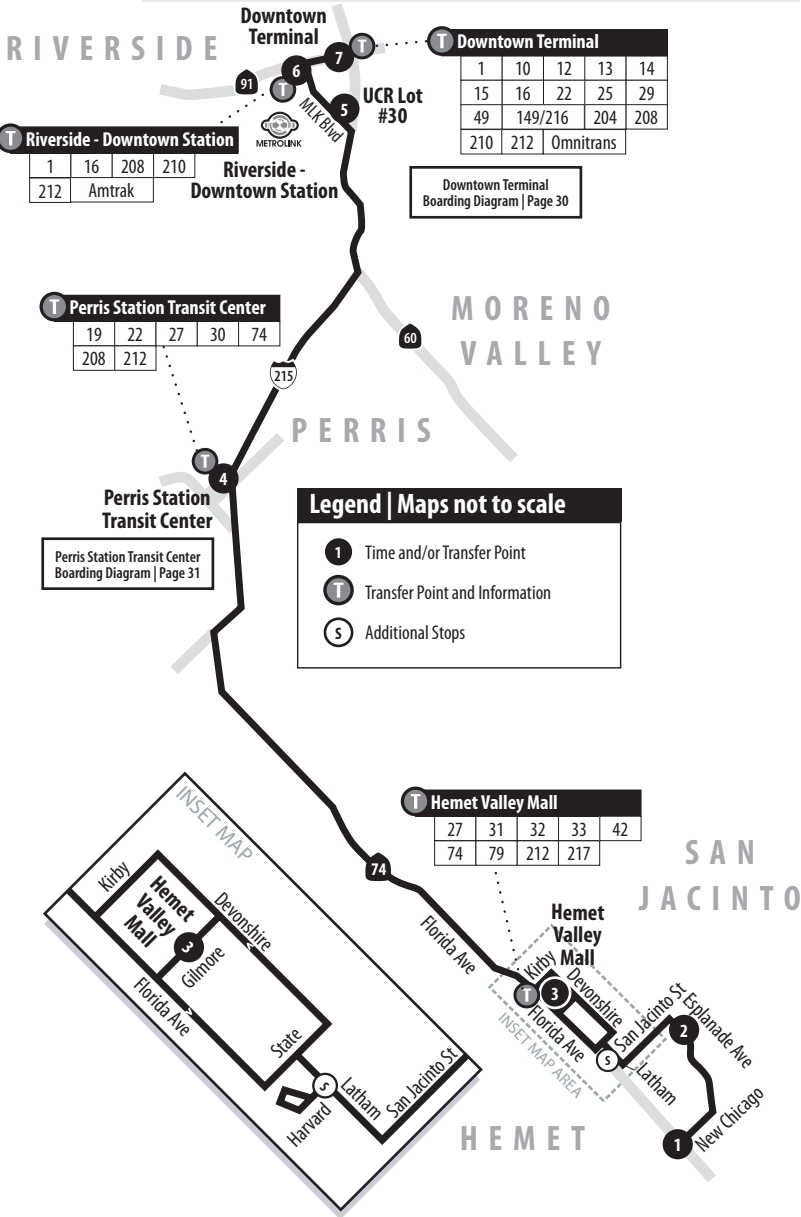

212

Hemet - San Jacinto - Marketplace Metrolink - Downtown Terminal

\$3.00

GEN. FARE
EACH WAY

FREE WITH VALID METROLINK PASS

Also serving: Riverside City Hall and Riverside County Administration Building. **No service on weekends or the following holidays:** New Year's Day, Memorial Day, Independence Day, Labor Day, Thanksgiving Day and Christmas Day.

212

Weekdays | Eastbound to San Jacinto and Hemet

A.M. times are in PLAIN, **P.M. times are in BOLD** | Times are approximate

Downtown Terminal	Riverside-Downtown Station	UCR Lot # 30	Perris Station Transit Center	Hemet Valley Mall	Esplanade & San Jacinto	Florida & New Chicago
7	6	5	4	3	2	1
5:42	5:50	6:00	6:17	6:42	6:55	7:06
6:22	6:30	6:40	6:57	7:22	7:36	7:48
7:14	7:23	7:34	7:52	8:19	8:34	8:47
5:19	5:32	5:43	6:02	6:29	6:39	6:48
The 5:32 p.m. trip departing Riverside-Downtown Station will wait for the 5:18 p.m. train but no later than 5:45 p.m. before departing the Metrolink Station						
6:05	6:17	6:28	6:47	7:14	7:24	7:33
The 6:17 p.m. trip departing Riverside-Downtown Station will wait for the 5:42 p.m., 5:55 p.m., 6:03 p.m. train but no later than 6:25 p.m. before departing the Metrolink Station						
6:39	6:52	7:02	7:32	7:52	8:04	8:12
The 6:52 p.m. trip departing Riverside-Downtown Station will wait for the 6:22 p.m., 6:38 p.m. trains to arrive.						

212

Weekdays | Westbound to Downtown Terminal

A.M. times are in PLAIN, **P.M. times are in BOLD** | Times are approximate

Florida & New Chicago	Esplanade & San Jacinto	Hemet Valley Mall	Perris Station Transit Center	UCR Lot # 30	Riverside-Downtown Station	Downtown Terminal
1	2	3	4	5	6	7
4:10	4:21	4:31	4:54	5:24	5:32	5:42
4:45	4:56	5:07	5:30	6:00	6:08	6:22
5:30	5:41	5:53	6:17	6:52	7:00	7:14
7:09	7:21	7:34	7:59	8:36	8:45	8:59
7:51	8:04	8:18	8:43	9:23	9:32	9:46
3:52	4:03	4:12	4:37	4:57	5:05	5:19
4:38	4:49	4:58	5:23	5:43	5:51	6:05
5:12	5:23	5:32	5:57	6:17	6:25	6:39