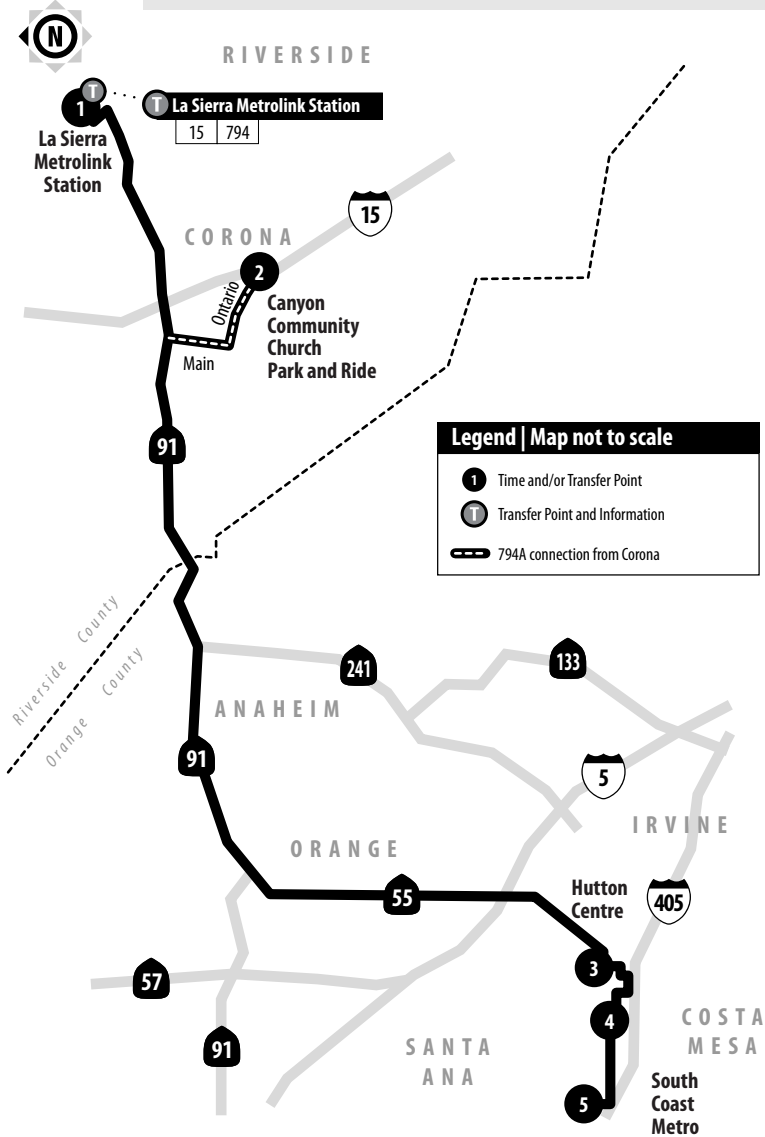

794

La Sierra Metrolink or Canyon Community Church - South Coast Metro

\$4.50 EACH WAY

Routing and timetables subject to change.

Route operated by OCTA. Also serving: Canyon Community Church Park and Ride and Hutton Centre. **Runs Weekdays only. No service on:** New Year's Day, Memorial Day, Independence Day, Labor Day, Thanksgiving Day and Christmas Day.

794 Express WESTBOUND Weekdays

La Sierra Metrolink Station	Canyon Community Church	MacArthur Blvd & S. Main St	Sunflower Ave & Plaza Dr	Hyland Ave & Scenic Ave
1	2	3	4	5
5:08	—	5:53	6:02	6:14
—	5:40	6:23	6:30	6:44
5:42	—	6:33	6:40	6:56
5:59	—	7:03	7:10	7:26
—	6:28	7:28	7:35	7:51
6:22	—	7:33	7:40	7:56
7:10	—	8:06	8:13	8:29
7:42	—	8:38	8:45	9:01

794 Express EASTBOUND Weekdays

Hyland Ave & Scenic Ave	Sunflower Ave & Plaza Dr	MacArthur Blvd & S. Main St	Canyon Community Church	La Sierra Metrolink Station
5	4	3	2	1
3:30	3:40	3:45	—	4:39
4:05	4:15	4:20	5:18	—
4:10	4:20	4:25	5:23	—
4:10	4:20	4:25	—	5:22
4:35	4:45	4:52	—	5:50
5:05	5:15	5:22	—	6:23
5:10	5:20	5:28	6:29	—
5:55	6:05	6:11	—	7:03